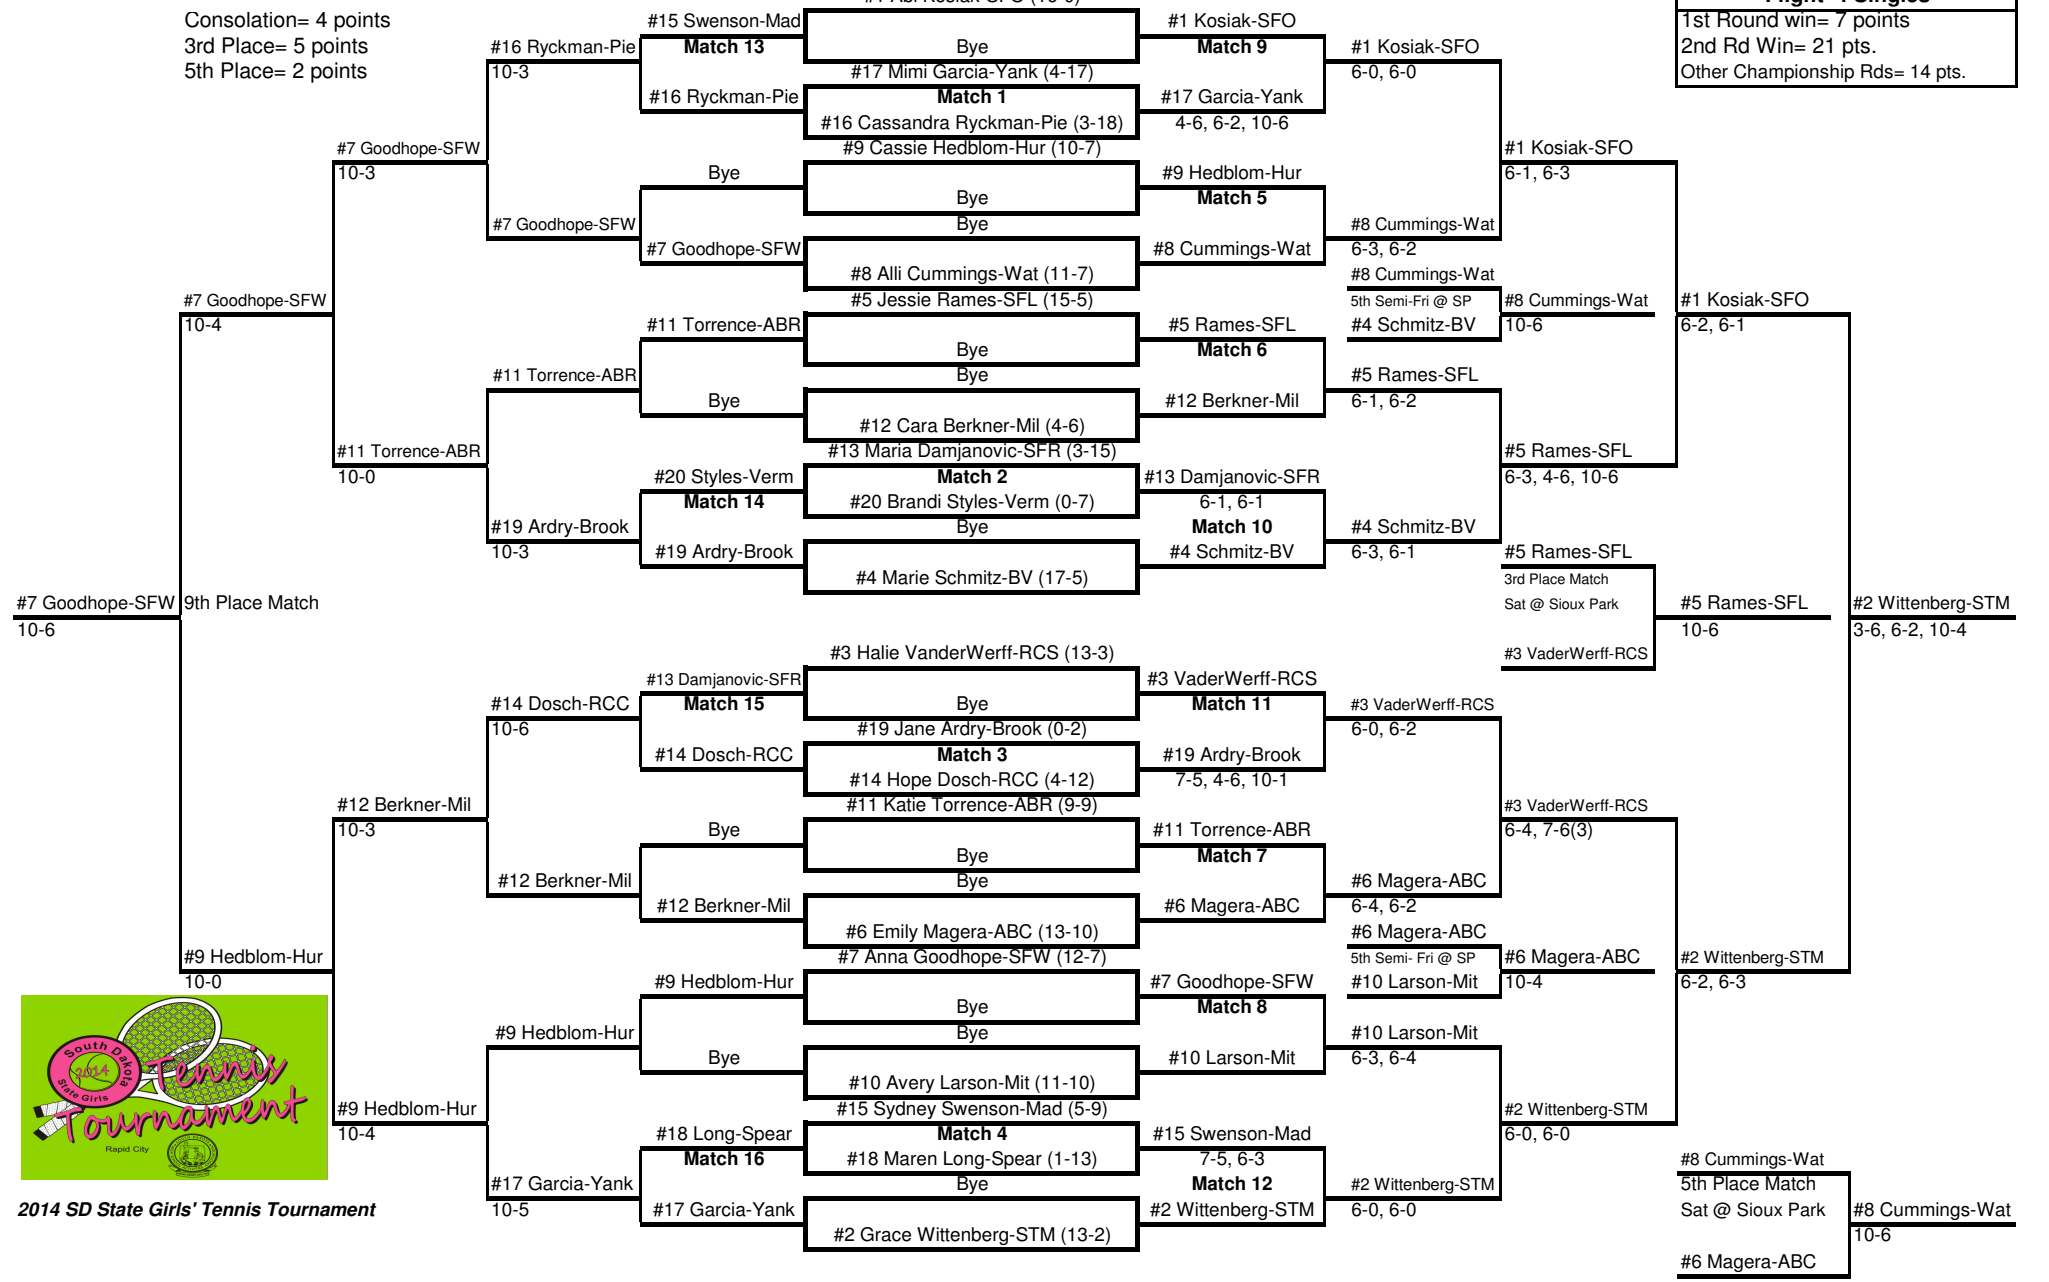

Finals Saturday-SP **Semifinals** Friday-PV **3rd Round** Friday- PV **2nd Round** Friday-PV **1st Round** Thursday-Parkview **2nd Round** Thursday-PV **3rd Round** Friday-SP **Semifinals** Saturday-SP **Finals** Saturday-SP

Consolation= 4 points
3rd Place= 5 points
5th Place= 2 points

Flight 4 Singles	
1st Round win= 7 points	
2nd Rd Win= 21 pts.	
Other Championship Rds= 14 pts.	

2014 SD State Girls' Tennis Tournament