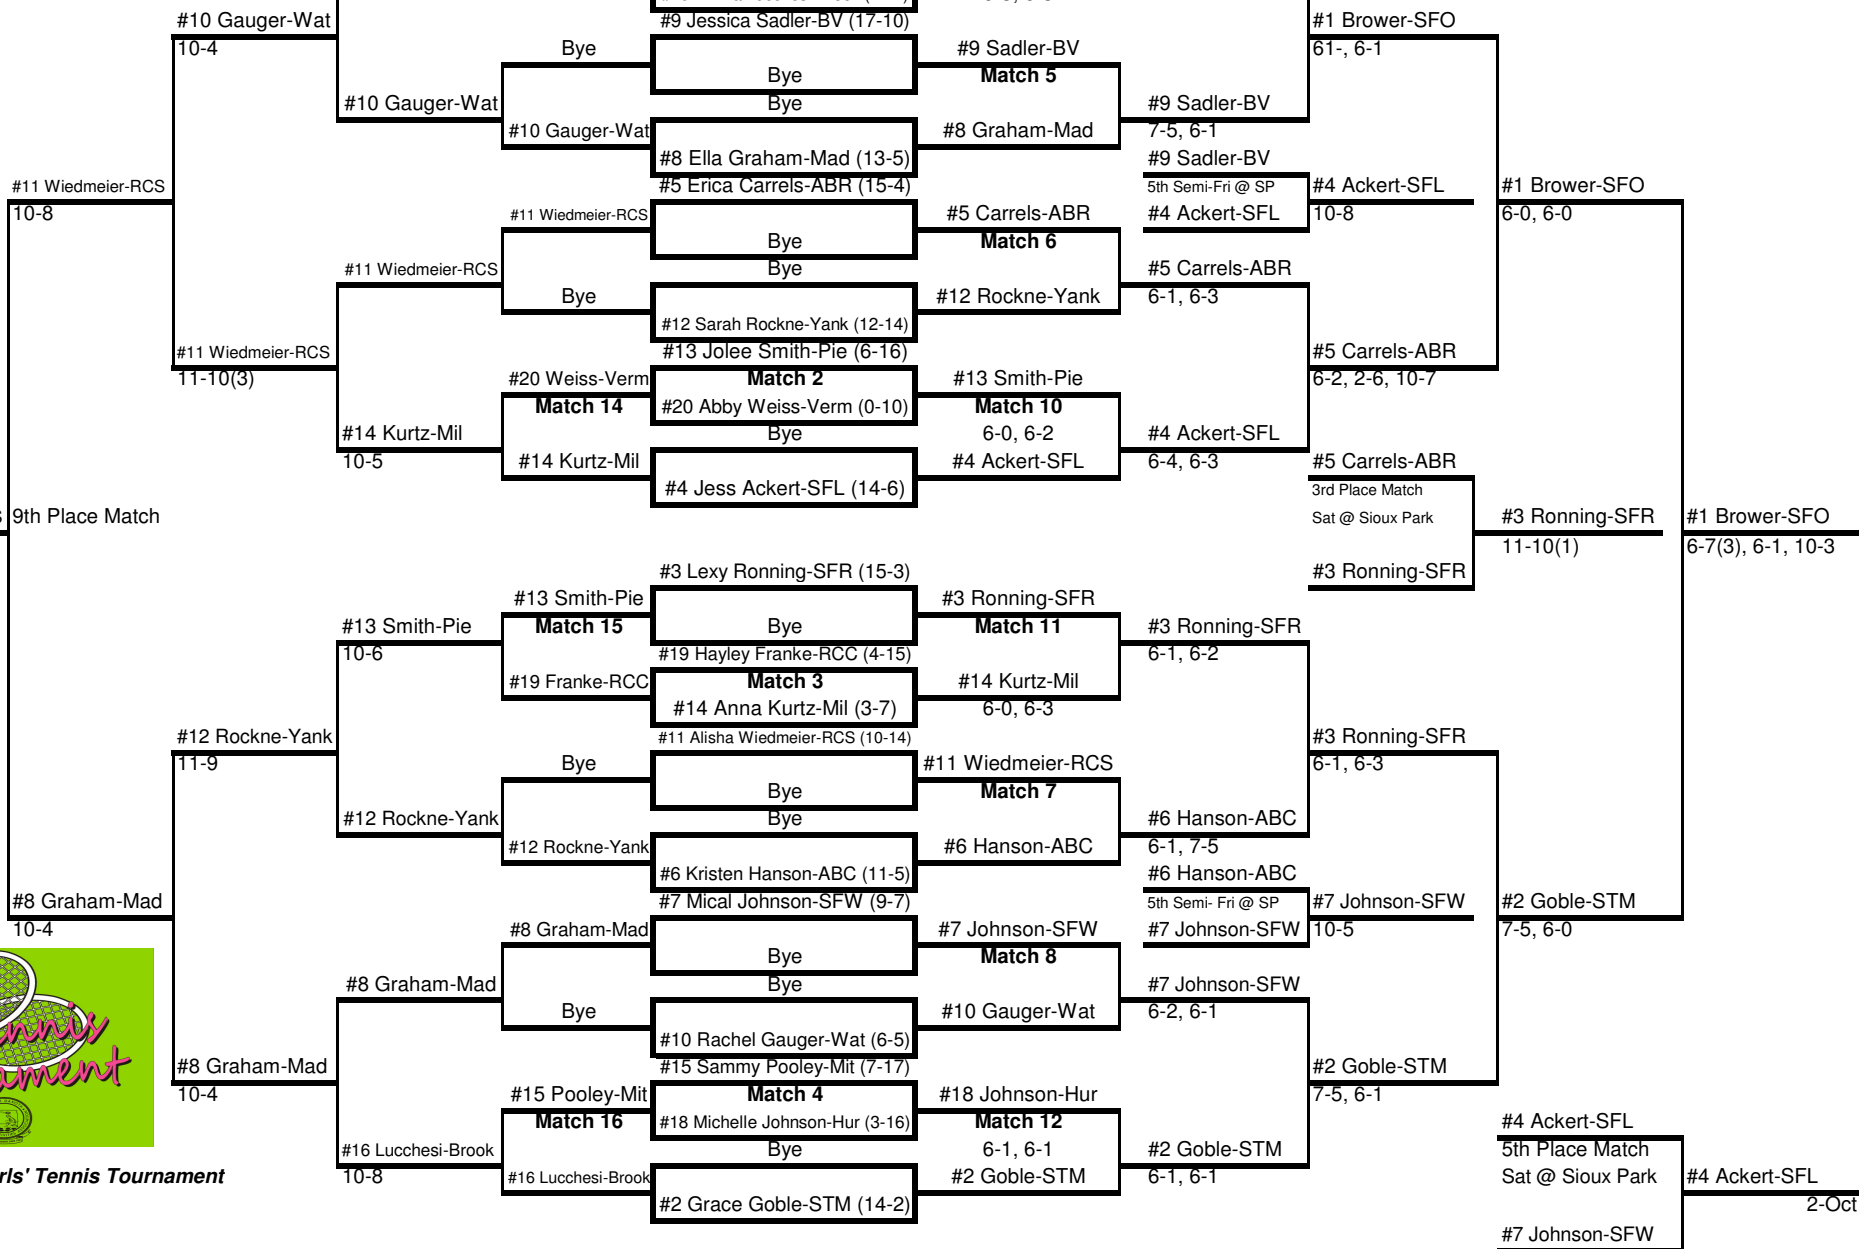

Finals Saturday-SP **Semifinals** Friday-PV **3rd Round** Friday- PV **2nd Round** Friday-PV **1st Round** Thursday-Sioux Park **2nd Round** Thursday-SP **3rd Round** Friday-SP **Semifinals** Saturday-SP **Finals** Saturday-SP

Consolation= 7 points
3rd Place= 8 points
5th Place= 3.5 points

Flight 1 Singles
1st Round win= 10 points
2nd Rd Win= 30 pts.
Other Championship Rds= 20 pts.

2014 SD State Girls' Tennis Tournament