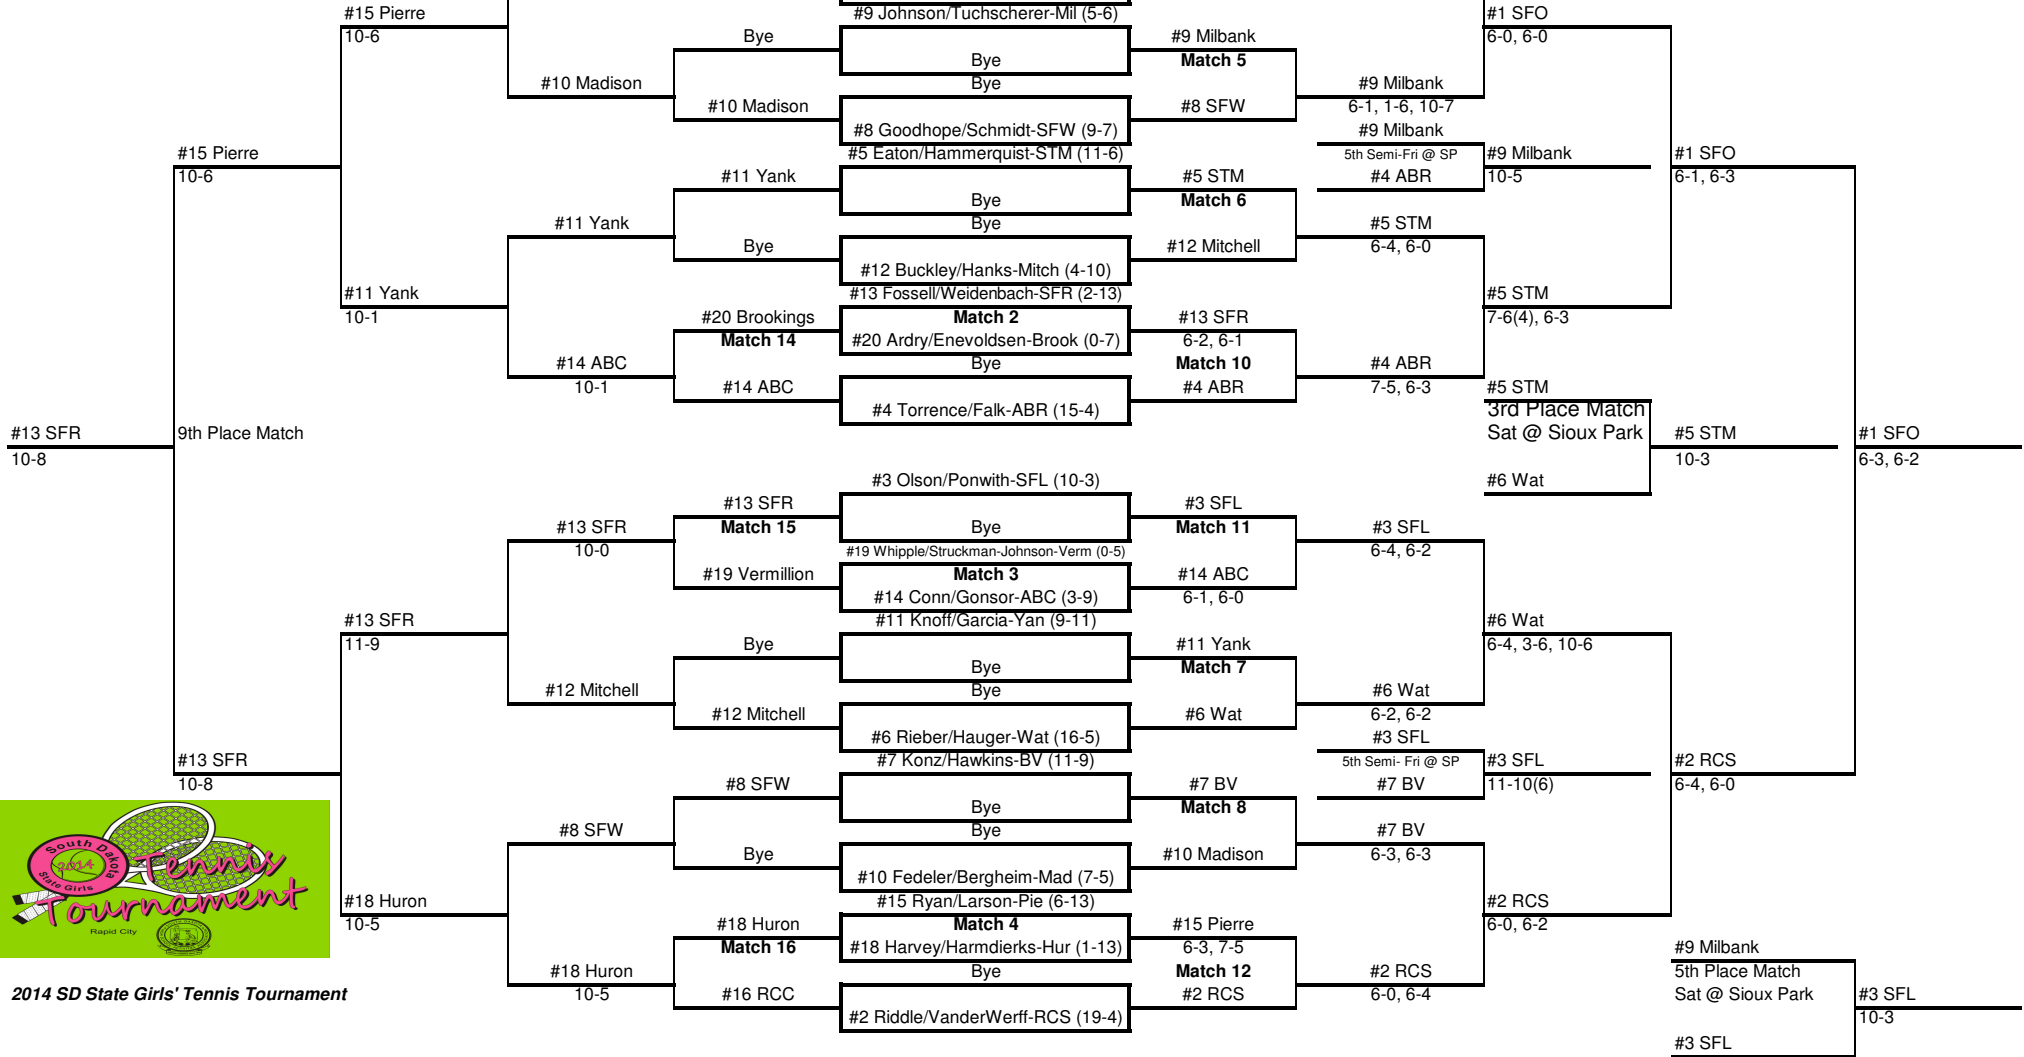

**Finals**  
Saturday-SP

**Semifinals**  
Friday-SP

**3rd Round**  
Friday- SP

**2nd Round**  
Thursday-SP

**1st Round**  
Thursday-Sioux Park

**2nd Round**  
Thursday-SP

**3rd Round**  
Friday-SP

**Semifinals**  
Friday-SP

**Finals**  
Saturday-SP

Consolation= 4 points  
3rd Place= 5 points  
5th Place= 2 points

**Flight 3 Doubles**  
1st Round win= 8 points  
2nd Rd Win= 24 pts.  
Other Championship Rds= 16 pts.

2014 SD State Girls' Tennis Tournament