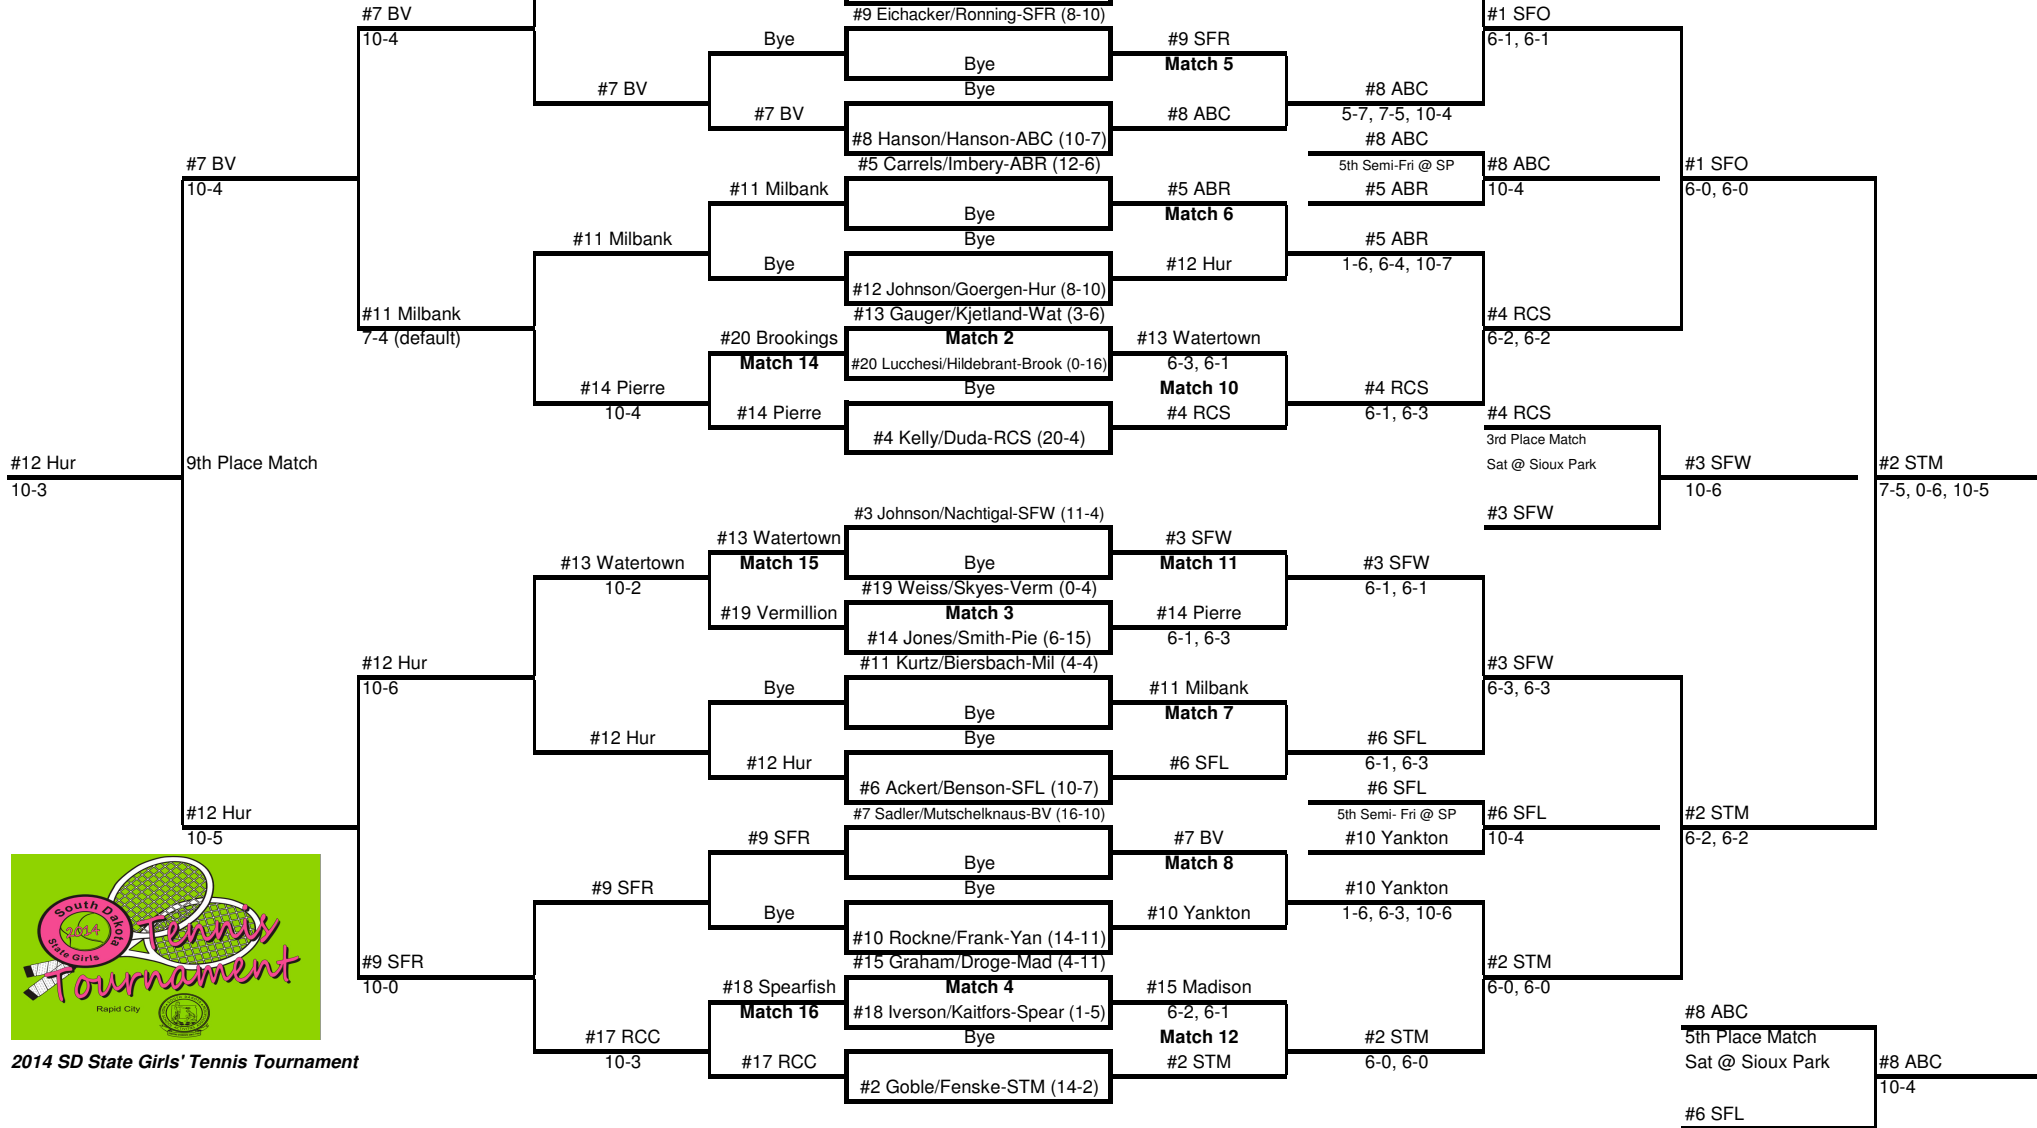

**Finals**  
Saturday-SP

**Semifinals**  
Friday-SP

**3rd Round**  
Friday- SP

**2nd Round**  
Thursday-SP

**1st Round**  
Thursday-Sioux Park  
#1 Brower/Brower-SFO (18-0)

**2nd Round**  
Thursday-SP

**3rd Round**  
Friday-SP

**Semifinals**  
Friday-SP

**Finals**  
Saturday-SP

Consolation= 8 points  
3rd Place= 9 points  
5th Place= 4 points

**Flight 1 Doubles**  
1st Round win= 12 points  
2nd Rd Win= 36 pts.  
Other Championship Rds= 24 pts.

2014 SD State Girls' Tennis Tournament