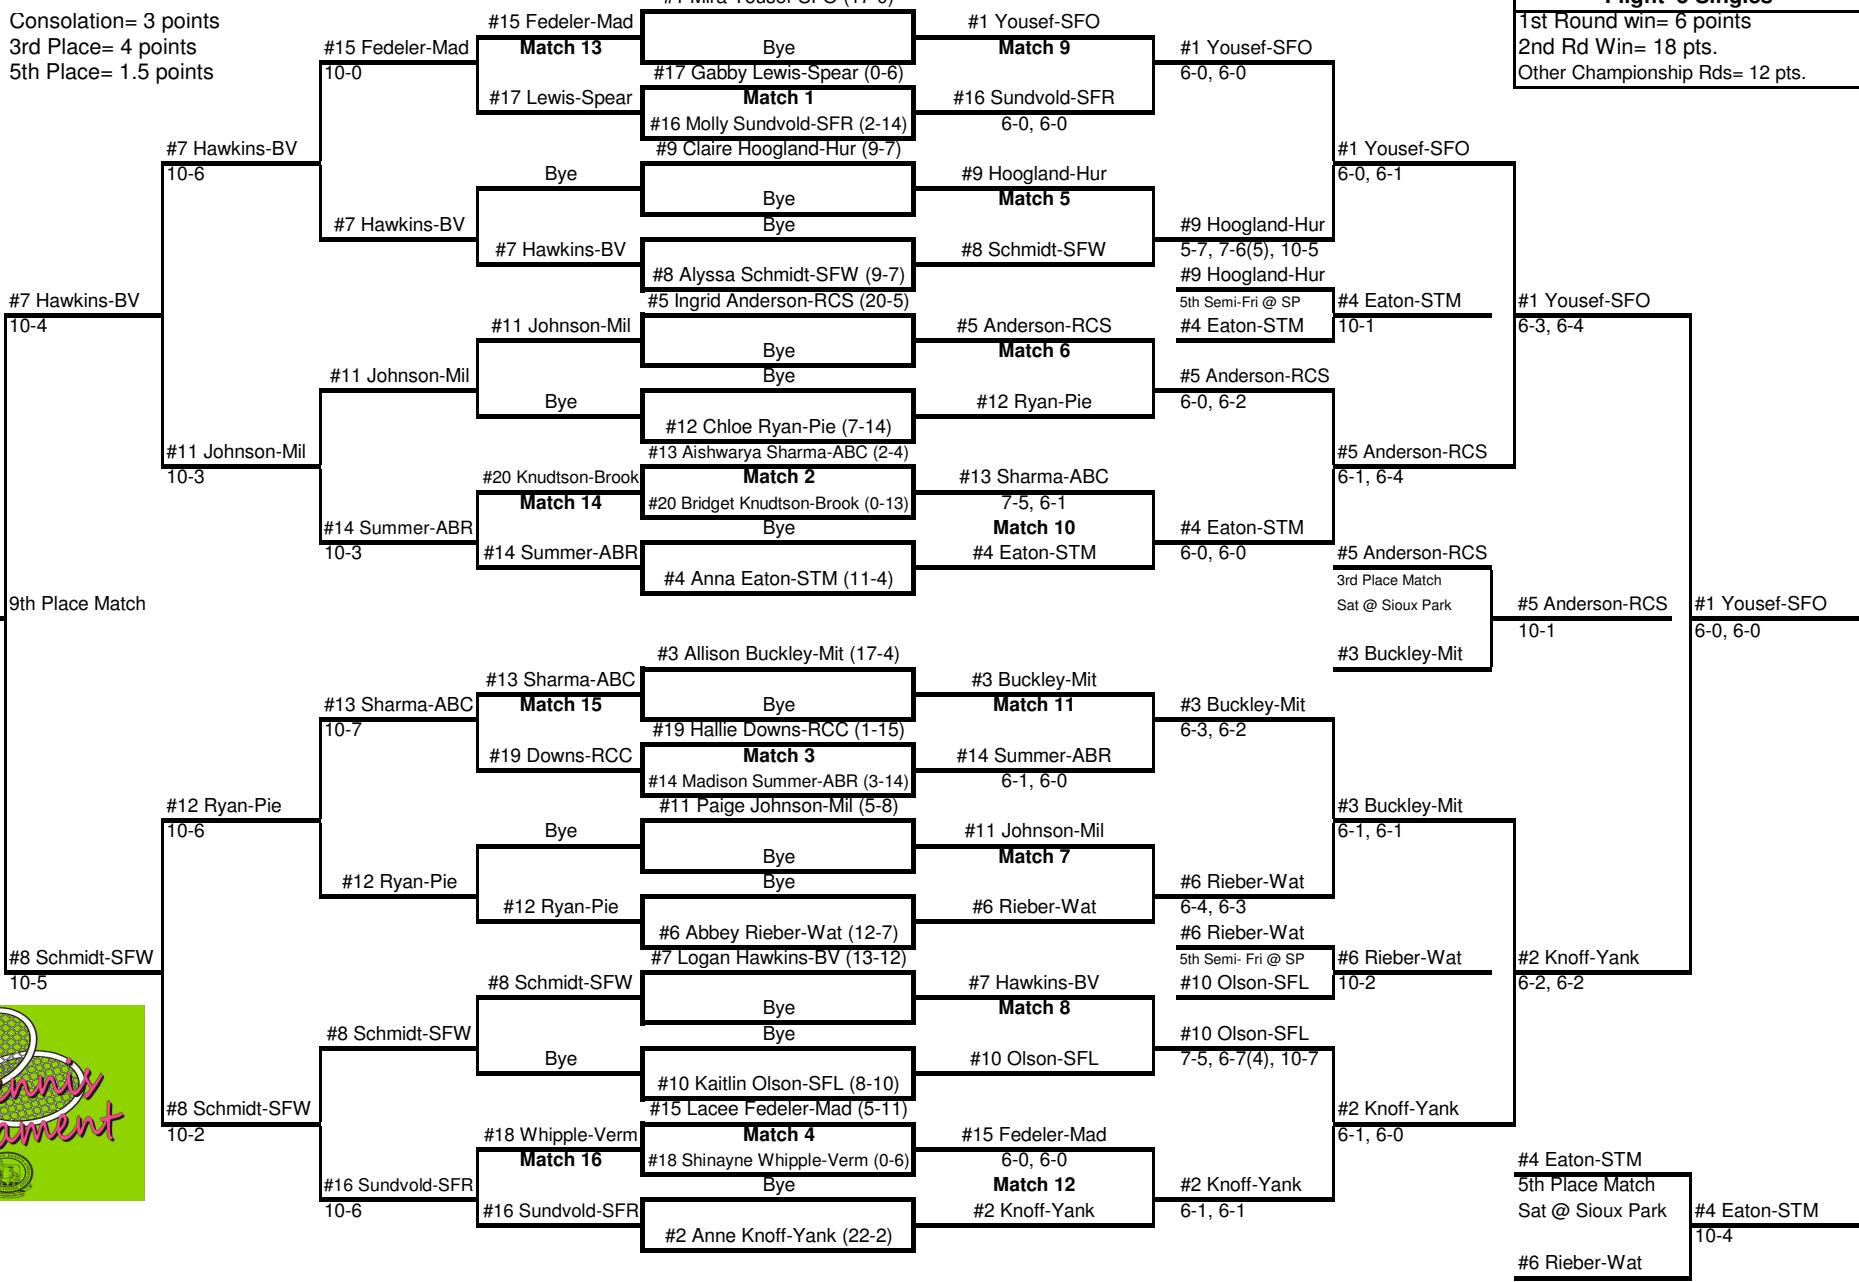

Finals Saturday-SP **Semifinals** Friday-PV **3rd Round** Friday- PV **2nd Round** Friday-PV **1st Round** Thursday-Parkview **2nd Round** Thursday-PV **3rd Round** Friday-SP **Semifinals** Saturday-SP **Finals** Saturday-SP

Consolation= 3 points
3rd Place= 4 points
5th Place= 1.5 points

Flight 5 Singles
1st Round win= 6 points
2nd Rd Win= 18 pts.
Other Championship Rds= 12 pts.

2014 SD State Girls' Tennis Tournament