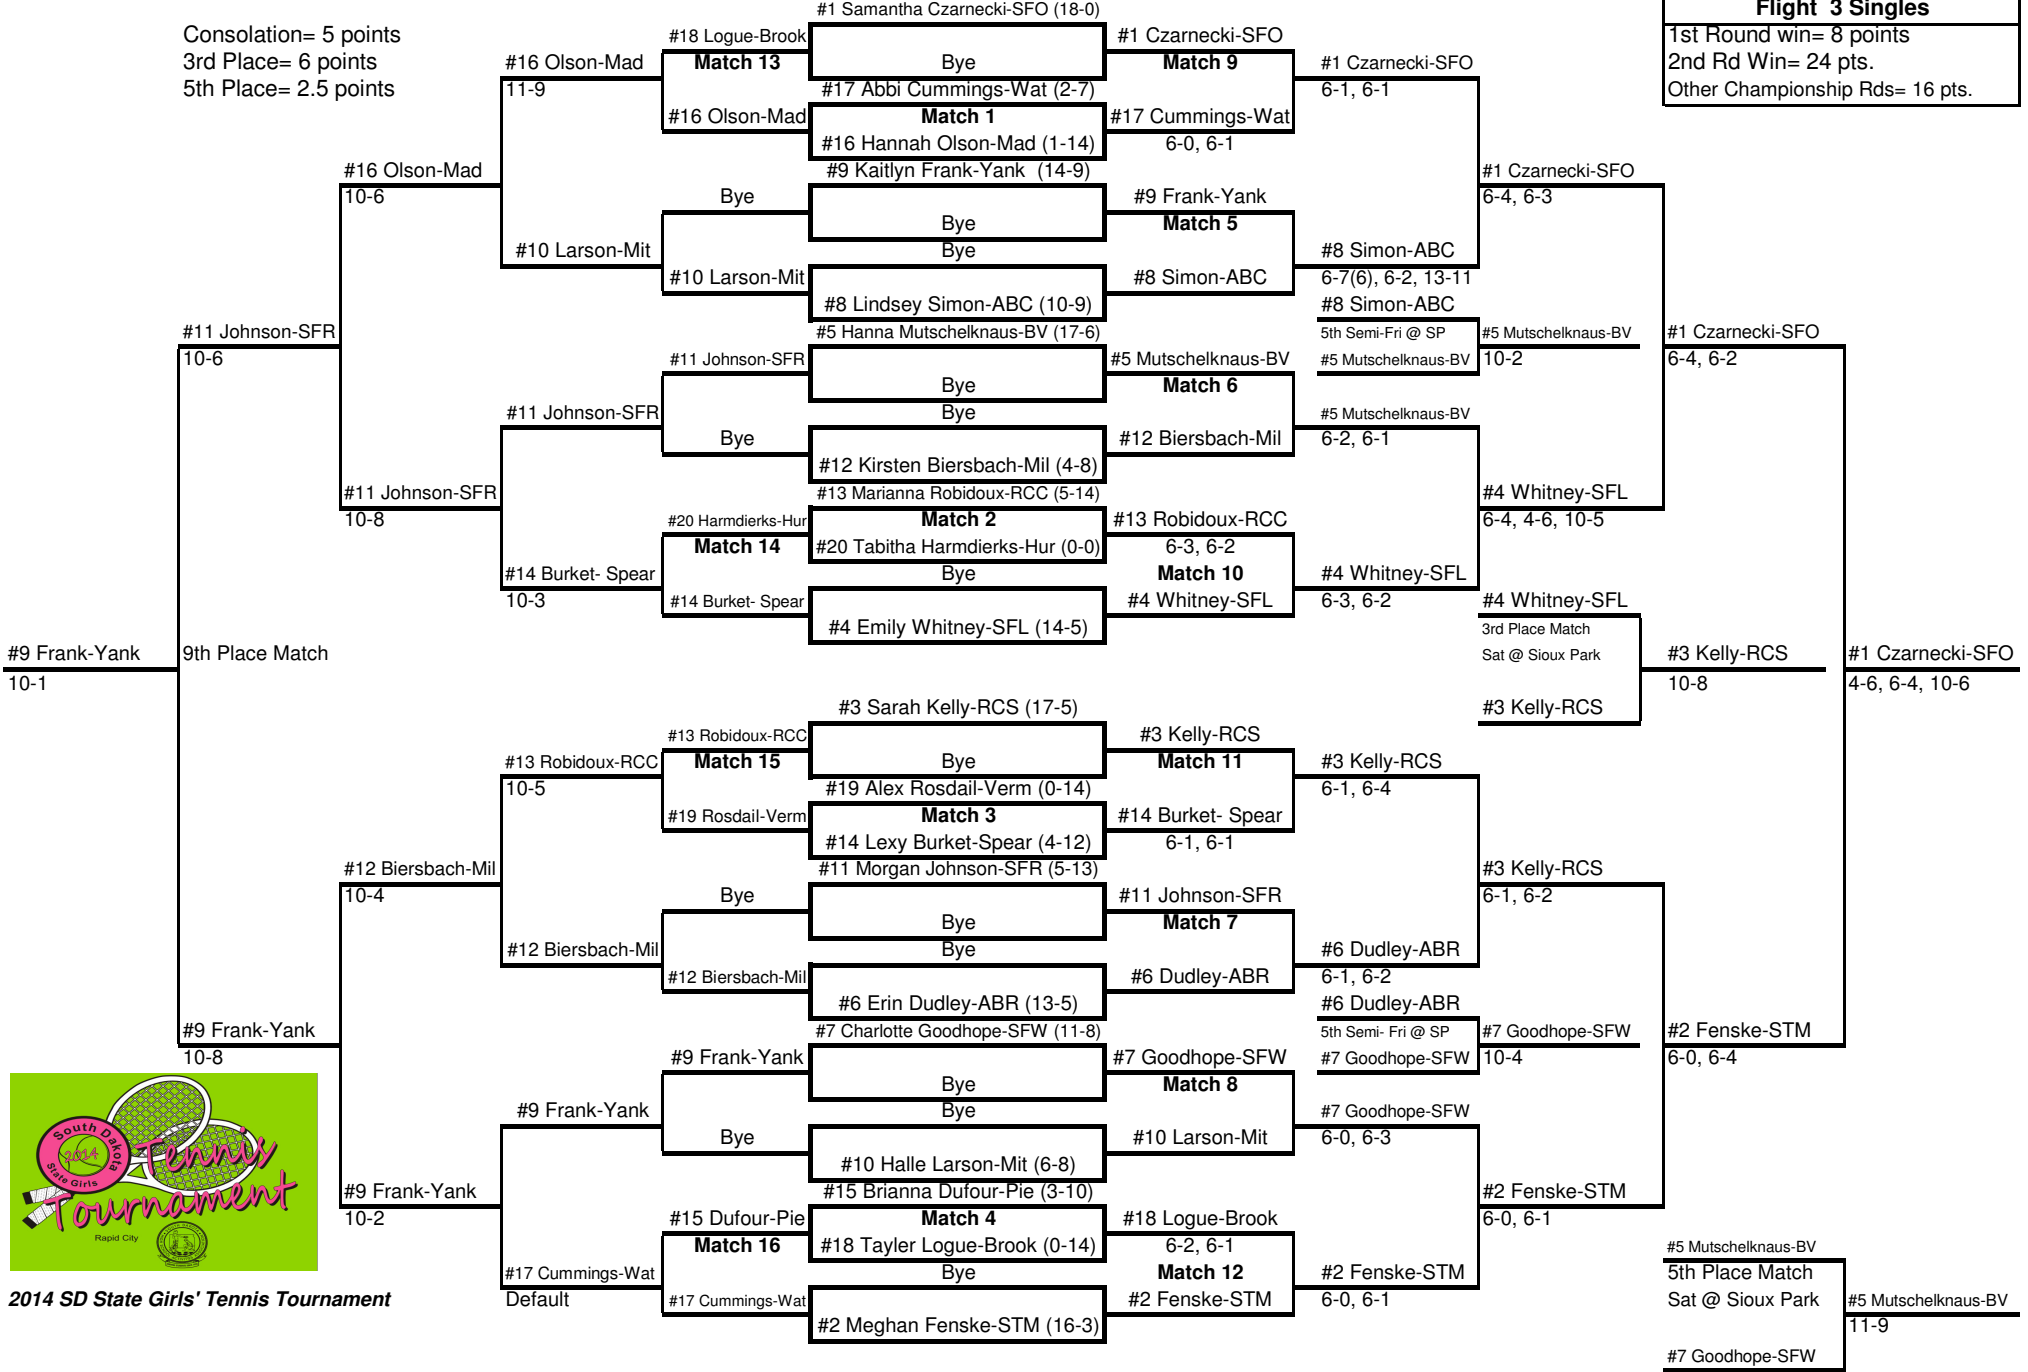

Finals Saturday-SP **Semifinals** Friday-PV **3rd Round** Friday- PV **2nd Round** Friday-PV **1st Round** Thursday-Sioux Park **2nd Round** Thursday-SP **3rd Round** Friday-SP **Semifinals** Saturday-SP **Finals** Saturday-SP

Consolation= 5 points
3rd Place= 6 points
5th Place= 2.5 points

Flight 3 Singles
1st Round win= 8 points
2nd Rd Win= 24 pts.
Other Championship Rds= 16 pts.

2014 SD State Girls' Tennis Tournament