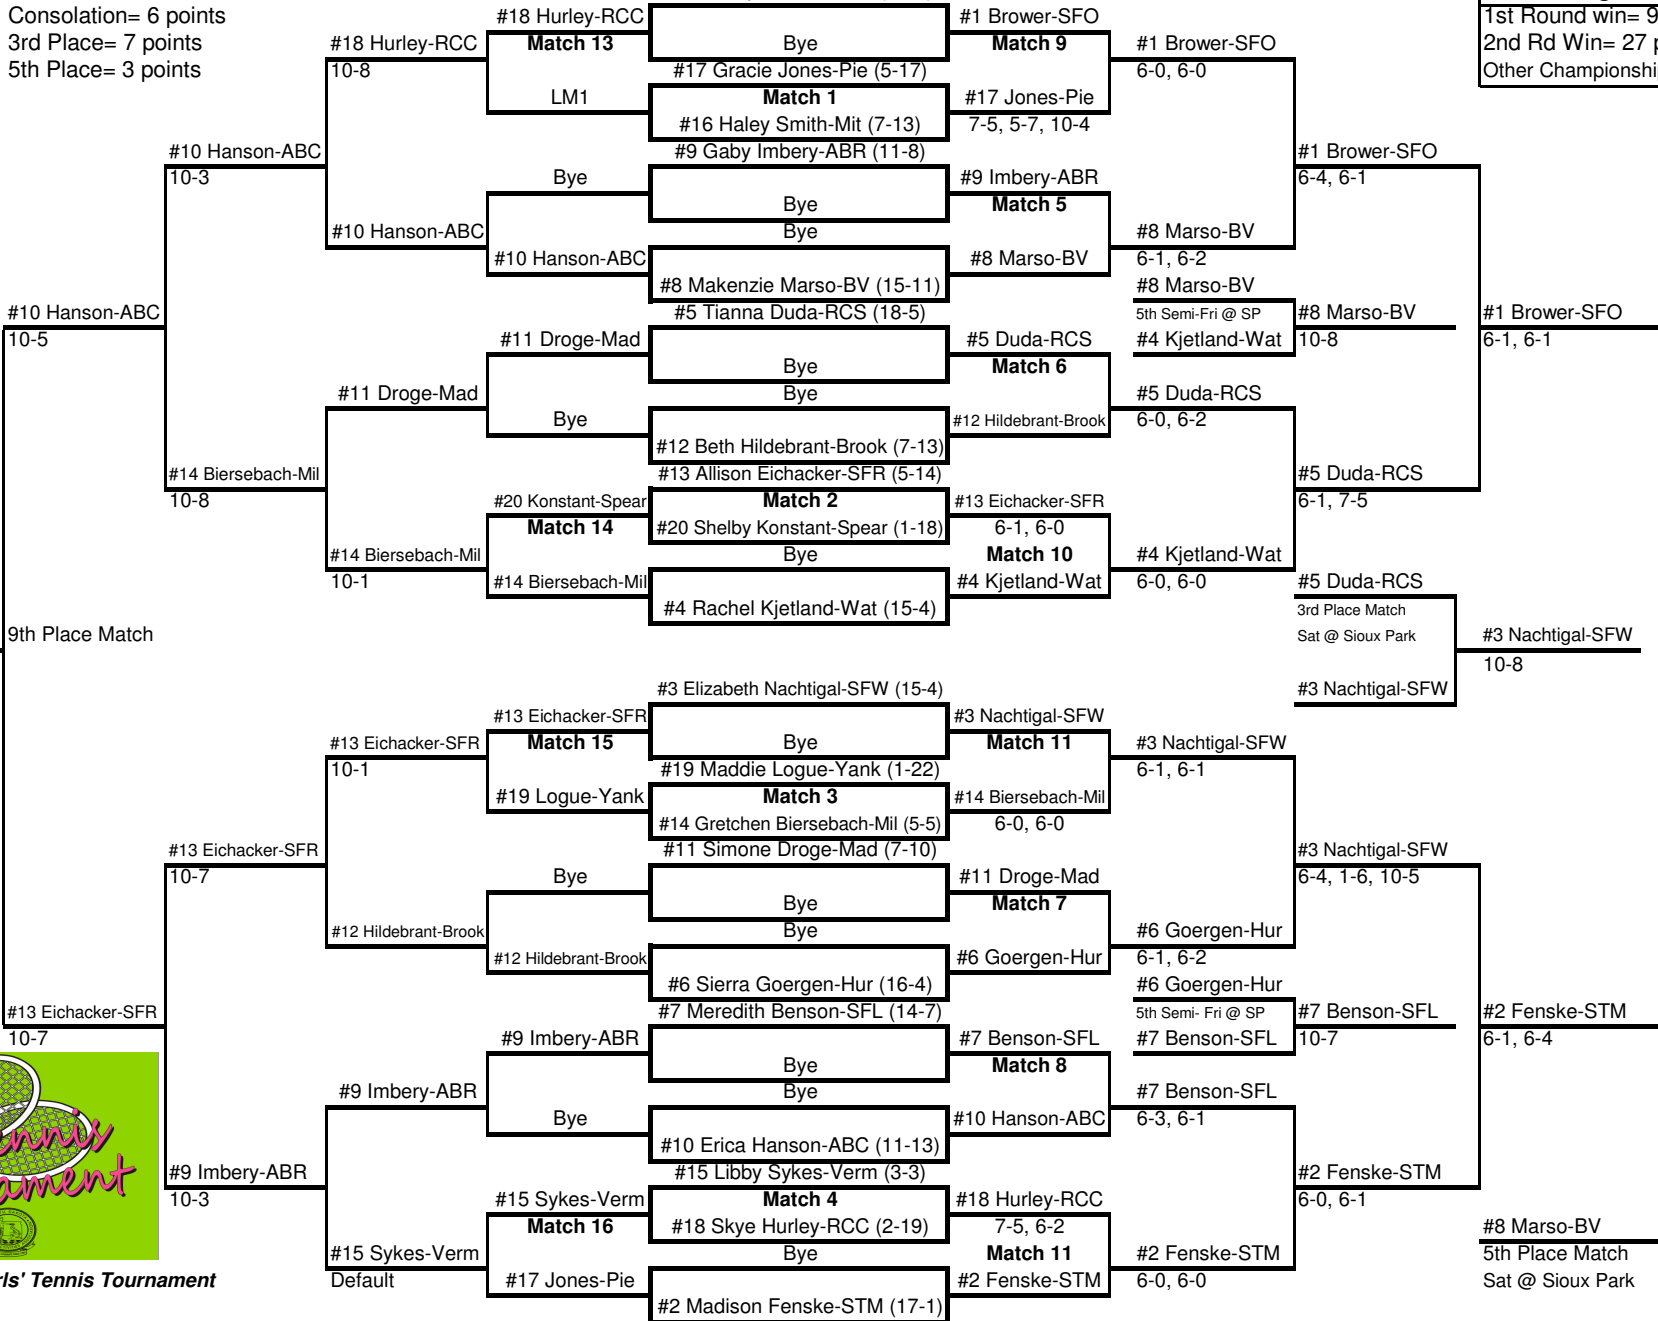

Finals Saturday-SP **Semifinals** Friday-PV **3rd Round** Friday- PV **2nd Round** Friday-PV **1st Round** Thursday-Sioux Park
 #1 Sidney Brower-SFO (17-1)

Consolation= 6 points
 3rd Place= 7 points
 5th Place= 3 points

Flight 2 Singles
 1st Round win= 9 points
 2nd Rd Win= 27 pts.
 Other Championship Rds= 18 pts.

2014 SD State Girls' Tennis Tournament