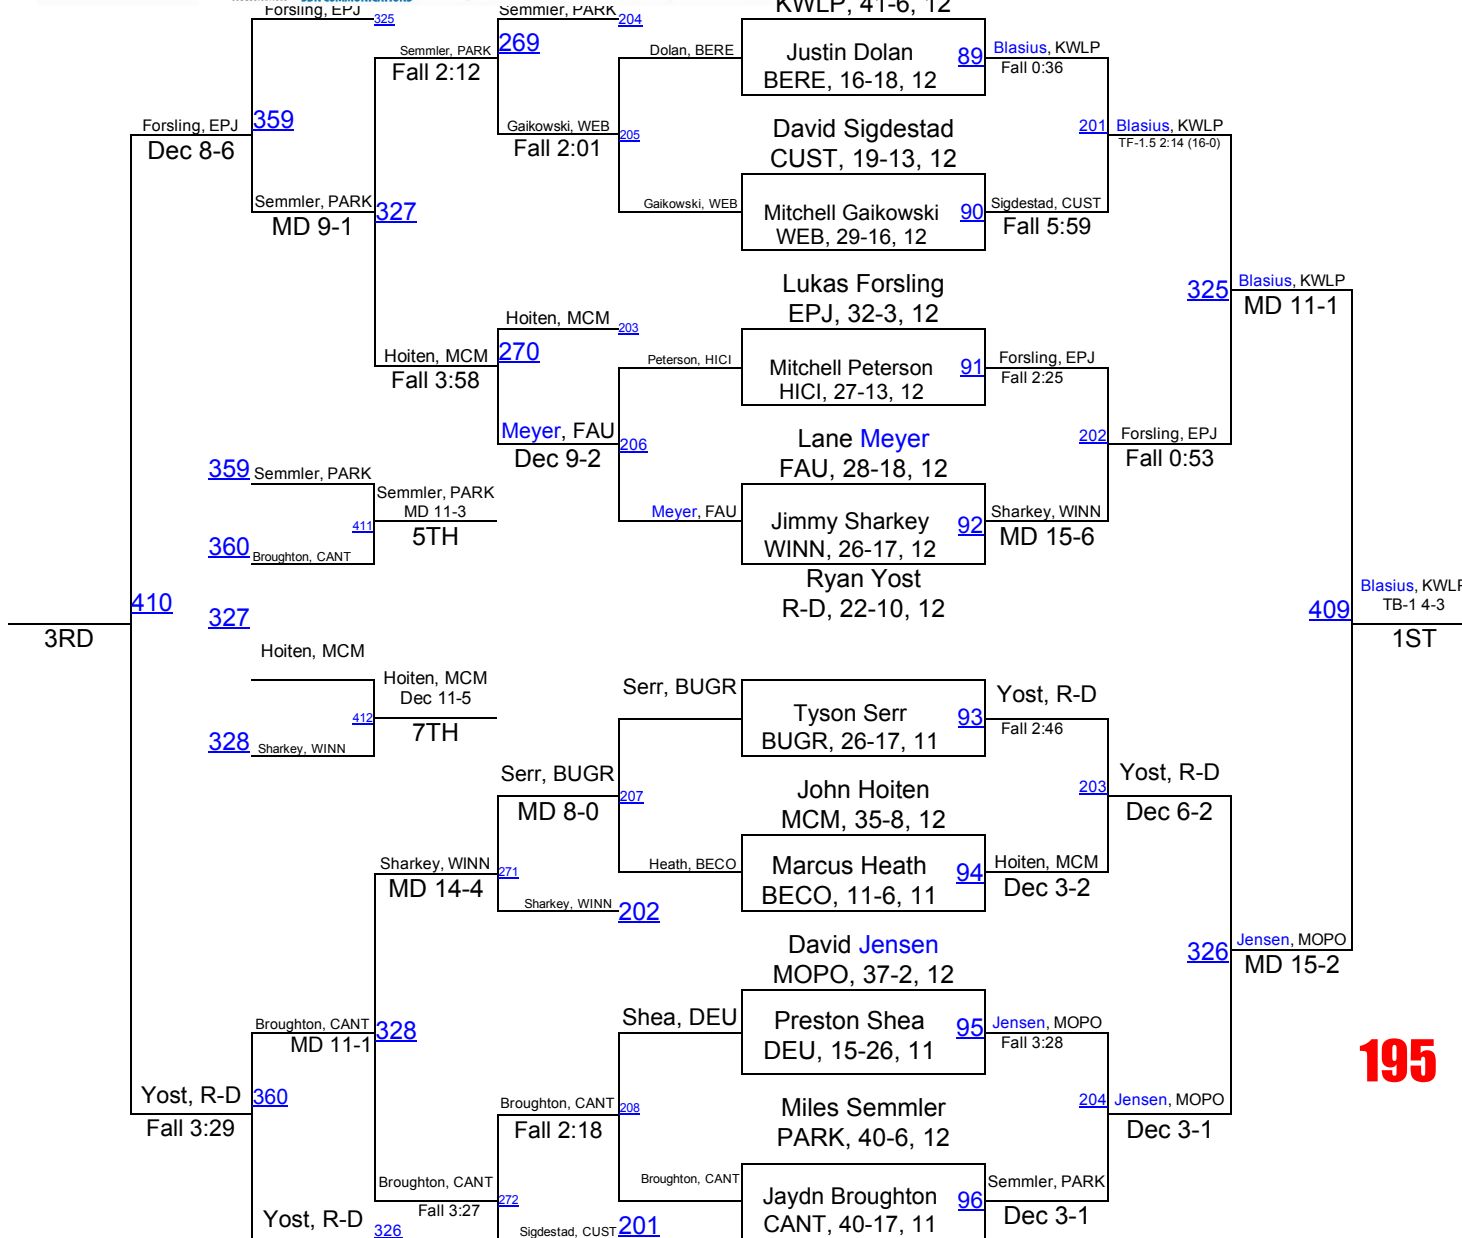

2015 SDHSAA Class B Championships

Turner Blasius
KWLP, 41-6, 12

195