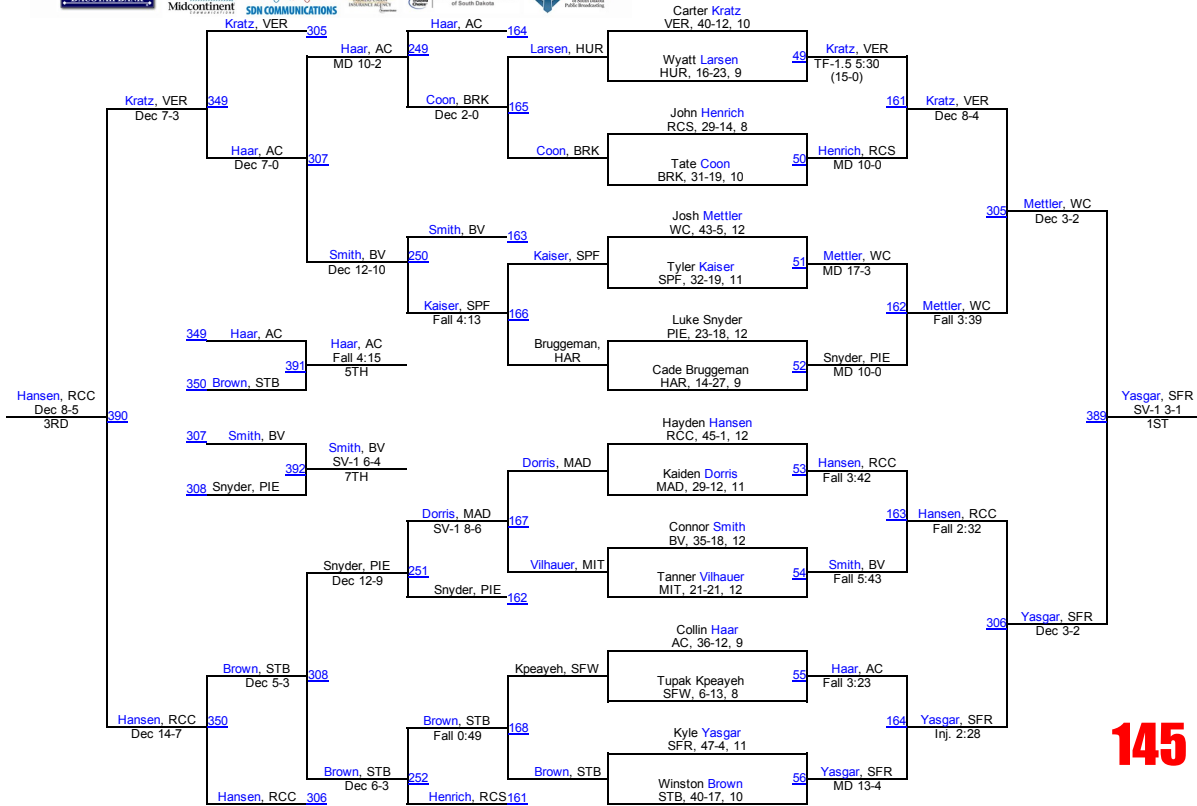

# 2015 SDHSAA Class A Championships

**145**