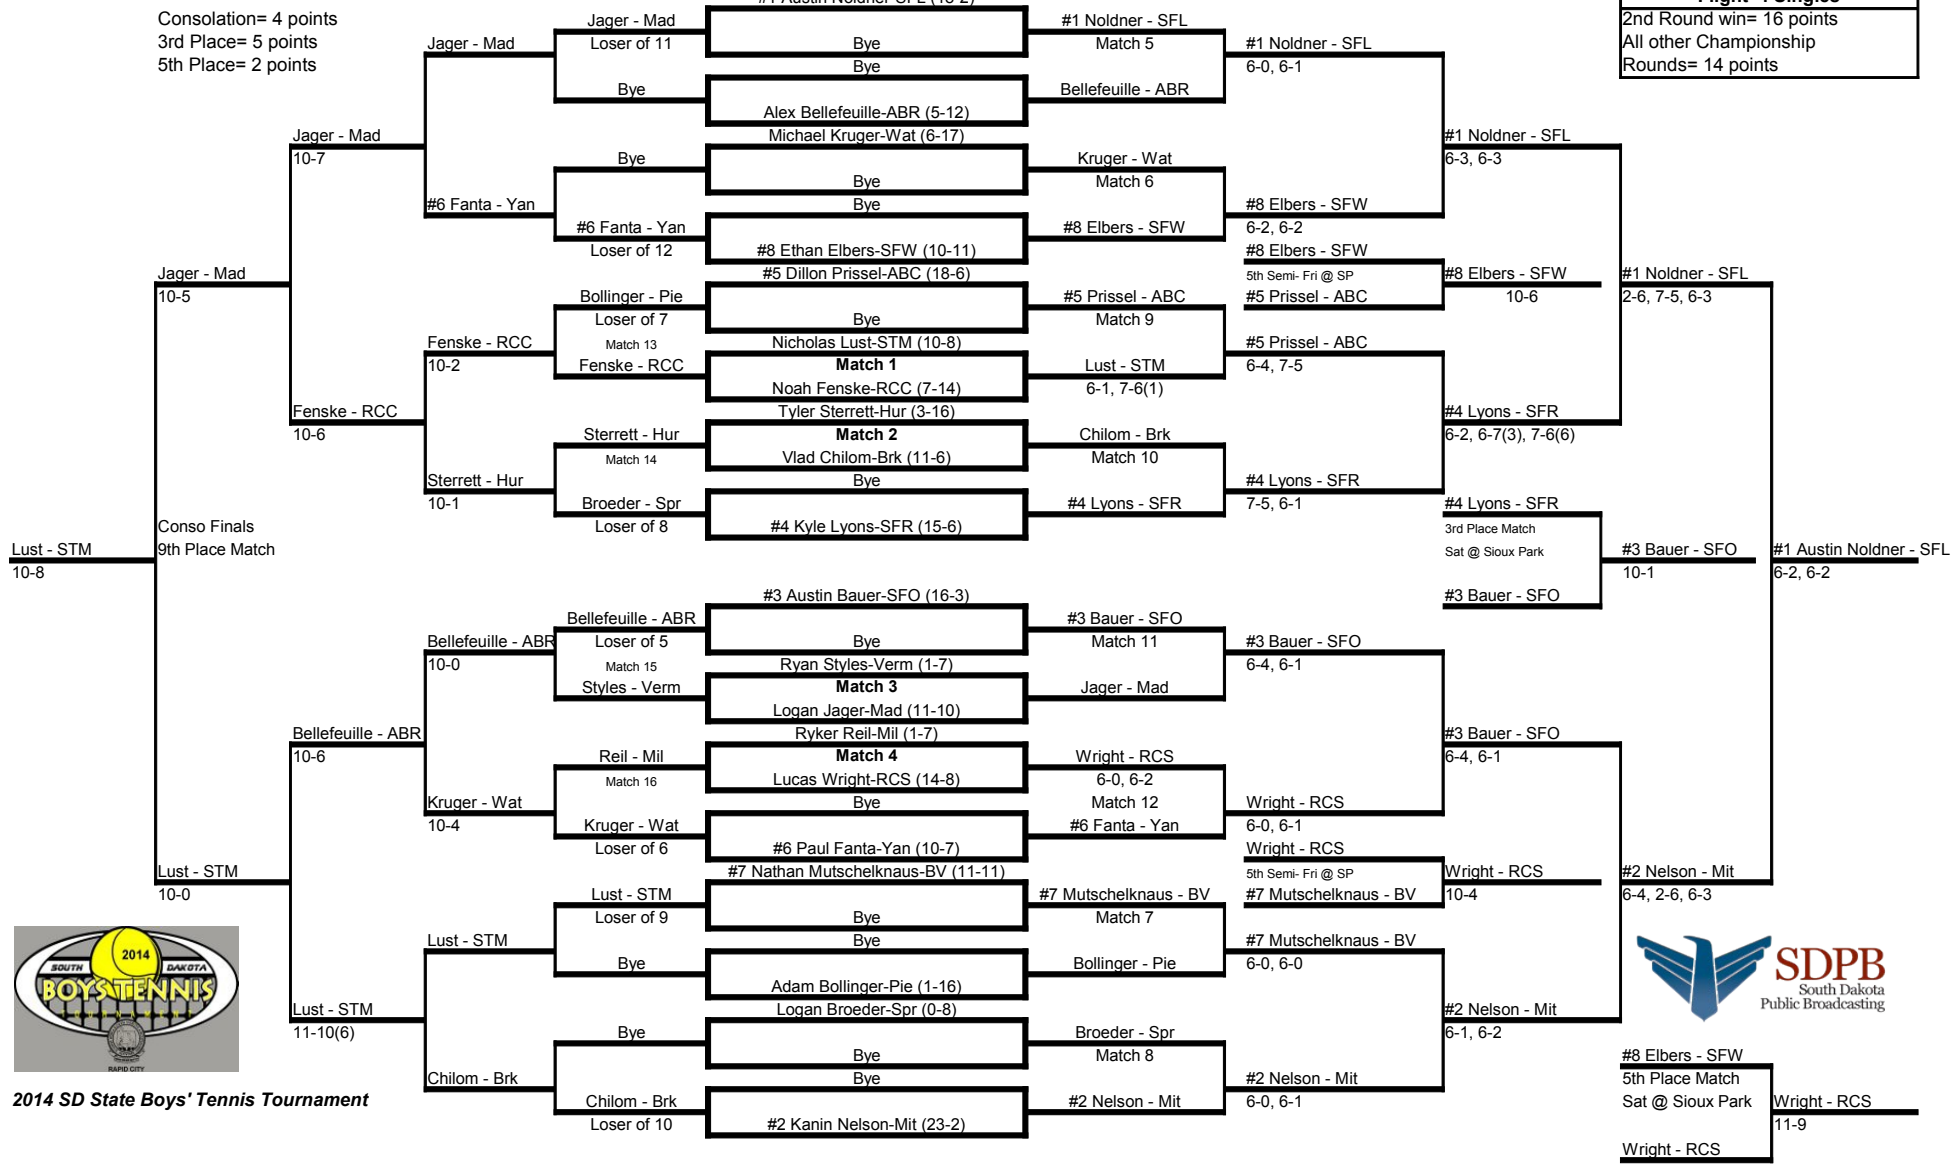

Finals Saturday-SP **Semifinals** Friday-PV **3rd Round** Friday- PV **2nd Round** Friday-PV **1st Round** Thursday-Parkview **2nd Round** Thursday-PV **3rd Round** Friday-SP **Semifinals** Saturday-SP **Finals** Saturday-SP

Consolation= 4 points
3rd Place= 5 points
5th Place= 2 points

Flight 4 Singles
2nd Round win= 16 points
All other Championship
Rounds= 14 points

2014 SD State Boys' Tennis Tournament

#8 Elbers - SFW
5th Place Match
Sat @ Sioux Park
Wright - RCS
11-9