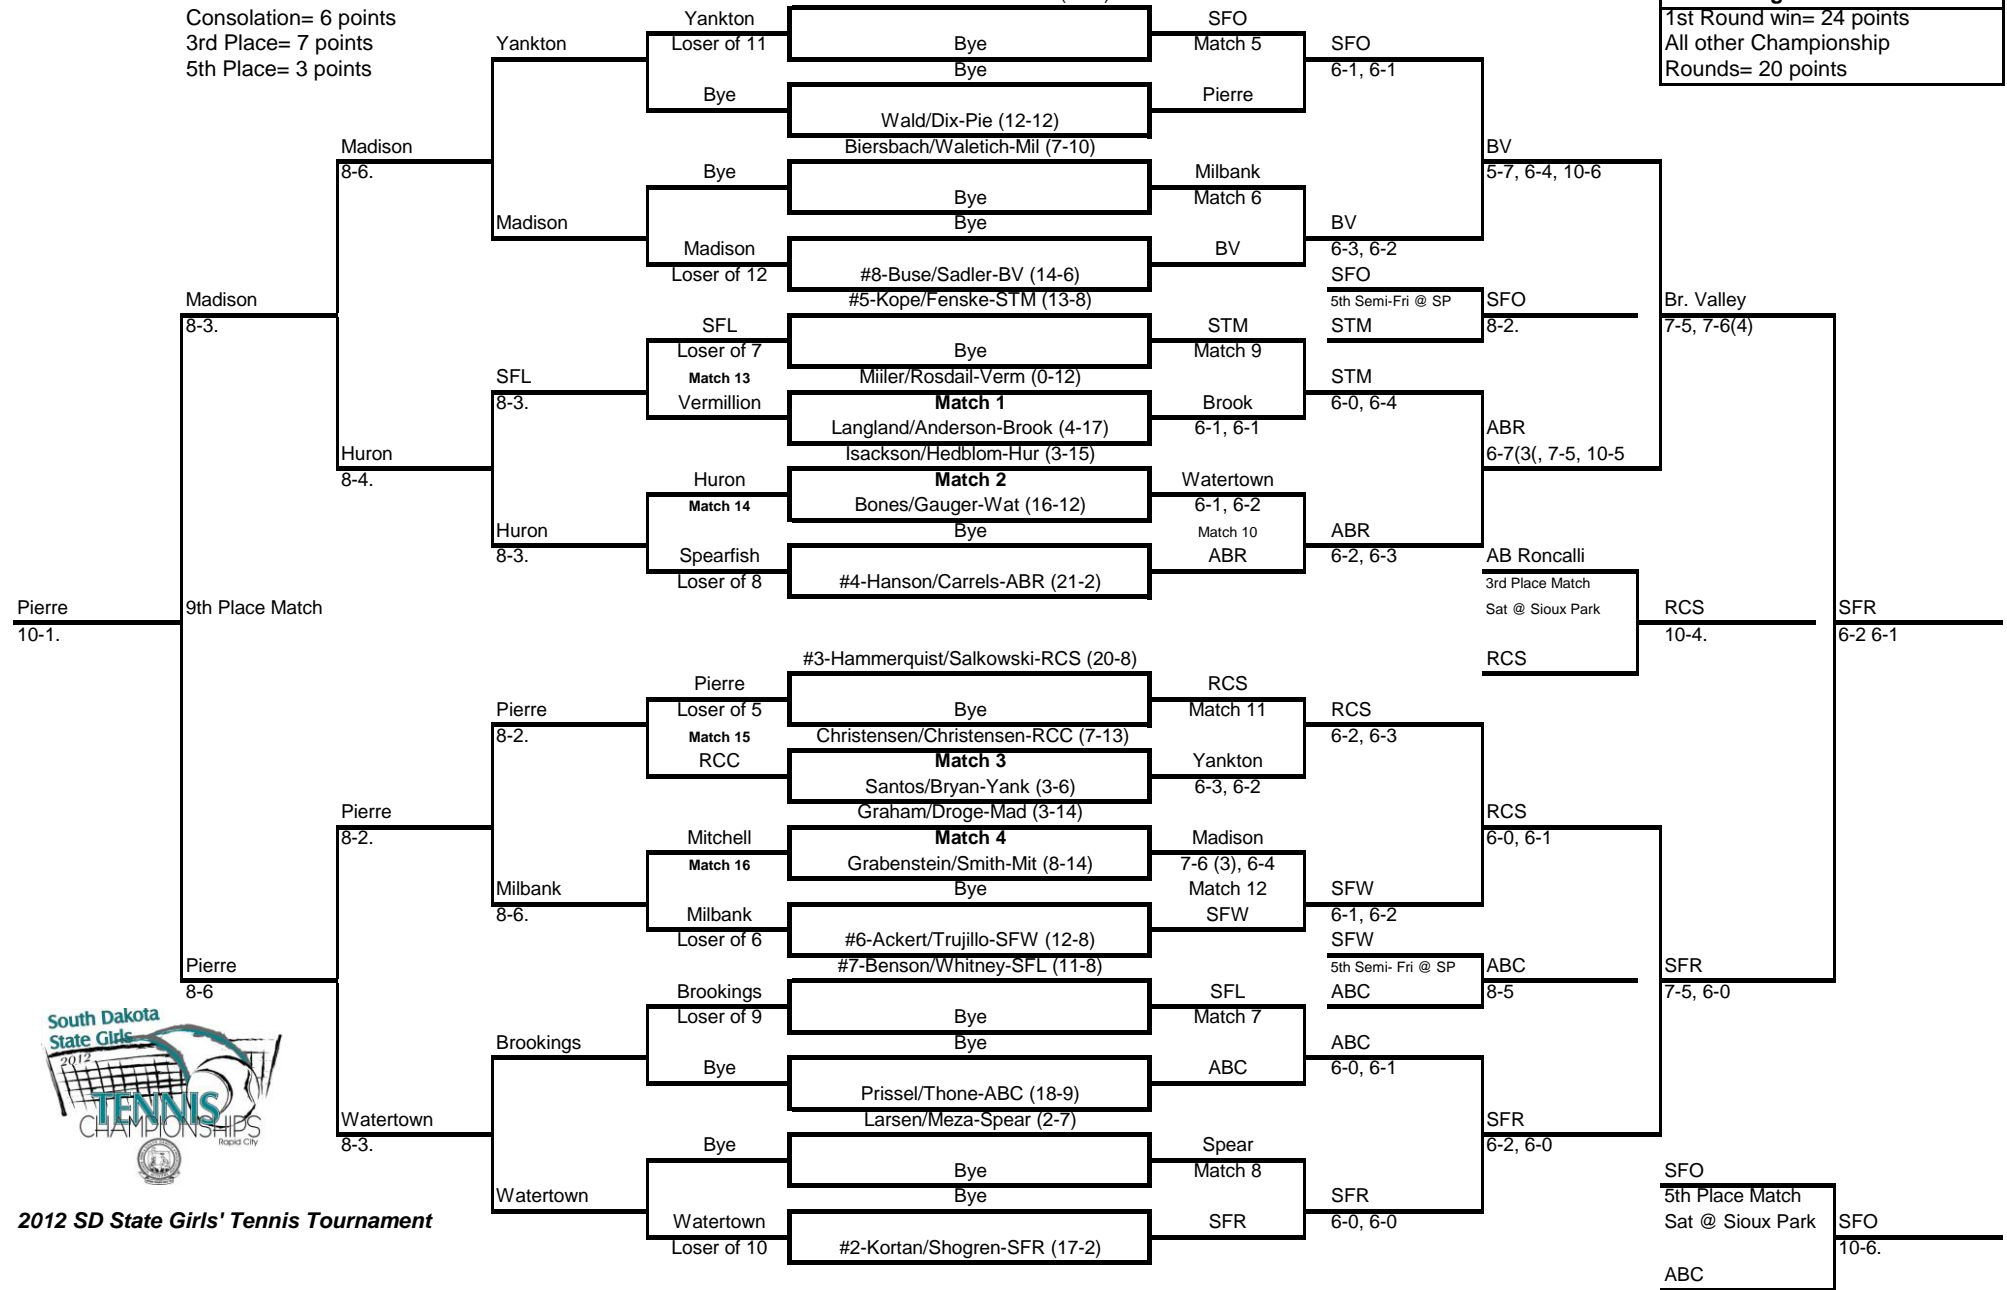

**Finals** Saturday-SP    **Semifinals** Friday-SP    **3rd Round** Friday- SP    **2nd Round** Thursday-SP    **1st Round** Thursday-Sioux Park  
 #1-Brower/Czarnecki-SFO (18-1)

Consolation= 6 points  
 3rd Place= 7 points  
 5th Place= 3 points

**Finals** Saturday-SP  
**Flight 2 Doubles**  
 1st Round win= 24 points  
 All other Championship Rounds= 20 points

2012 SD State Girls' Tennis Tournament