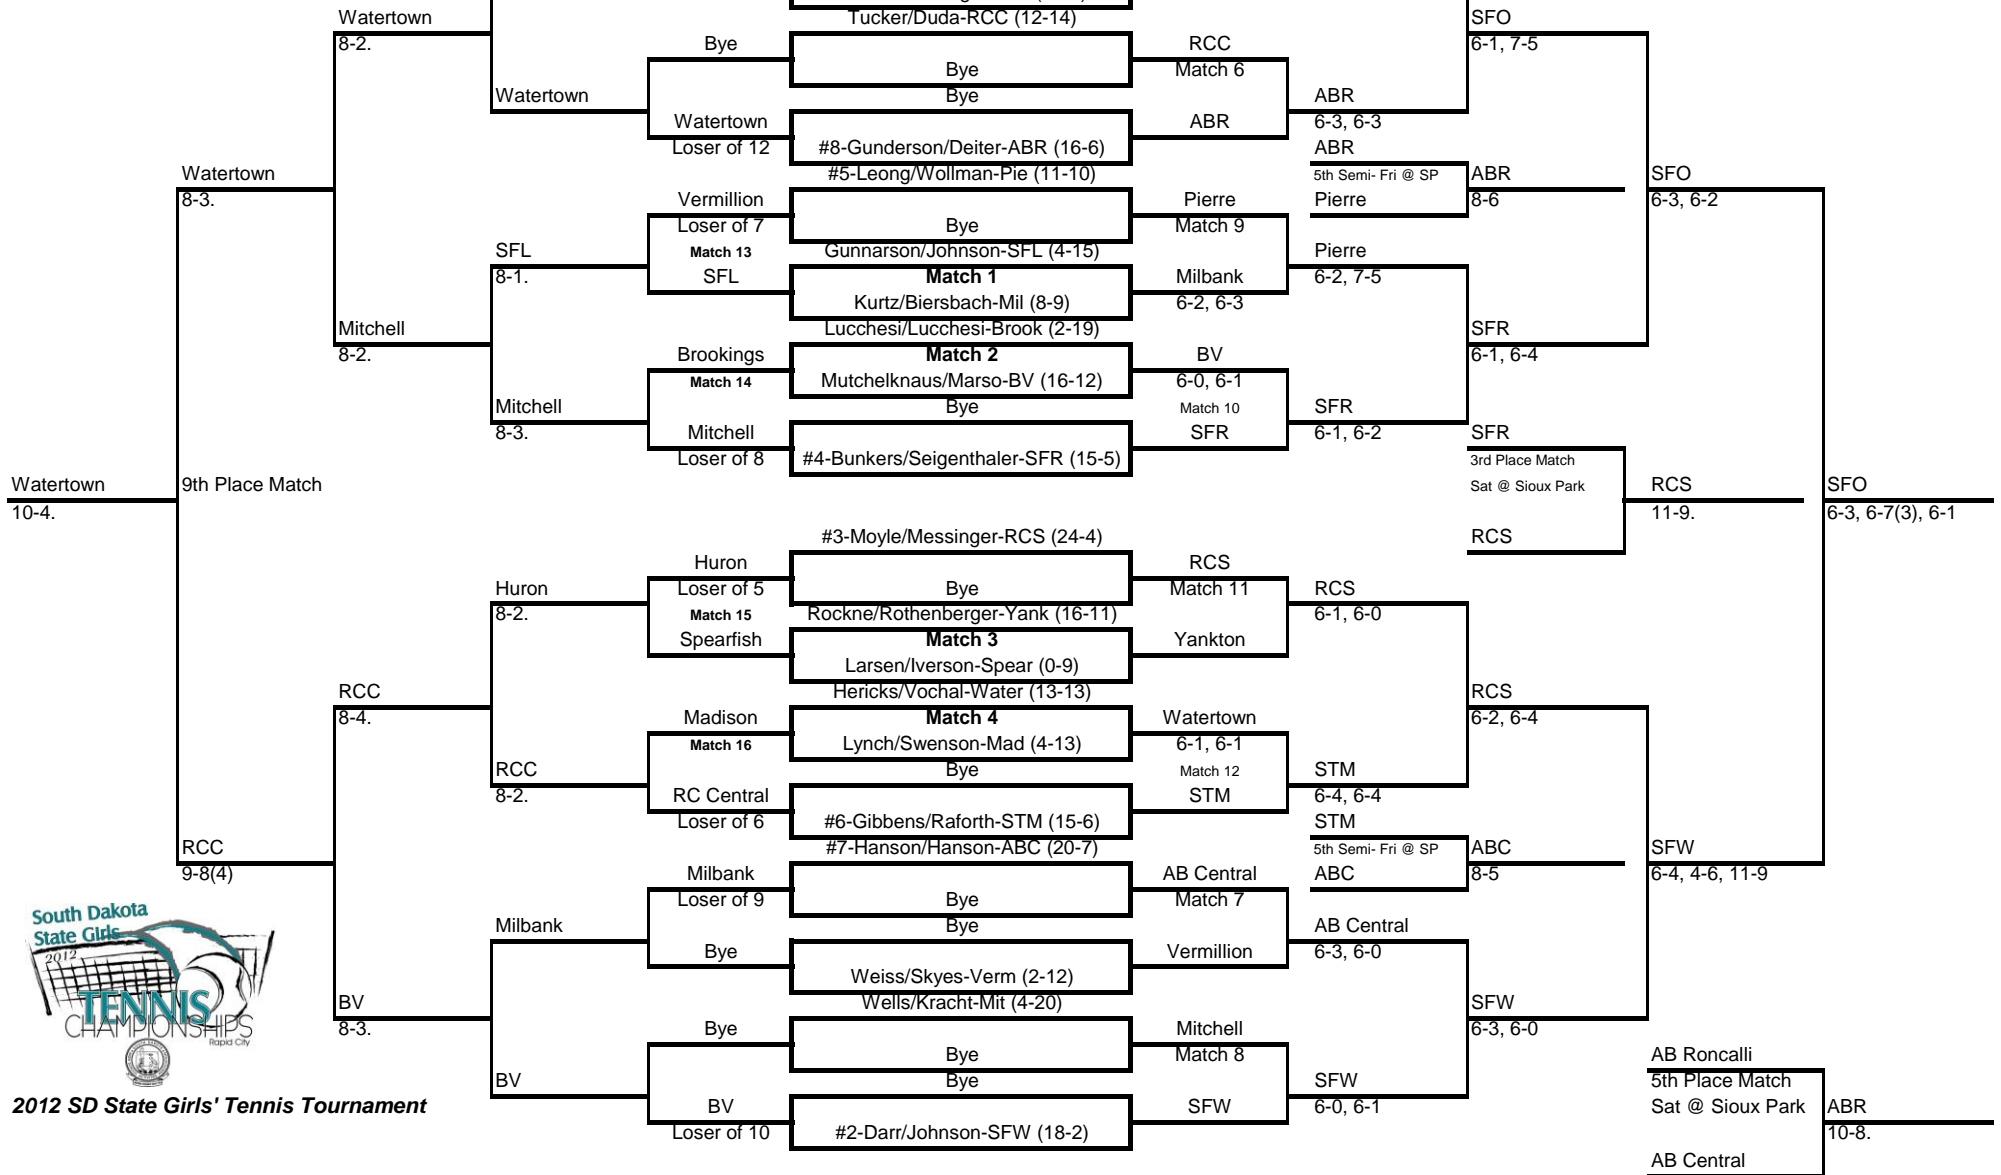

Finals Saturday-SP **Semifinals** Friday- SP **3rd Round** Friday- SP **2nd Round** Thursday-SP **1st Round** Thursday-Sioux Park **2nd Round** Thursday-SP **3rd Round** Friday-SP **Semifinals** Friday-SP **Finals** Saturday-SP

Consolation= 8 points
3rd Place= 9 points
5th Place= 4 points

Flight 1 Doubles
1st Round win= 32 points
All other Championship Rounds= 24 points

2012 SD State Girls' Tennis Tournament