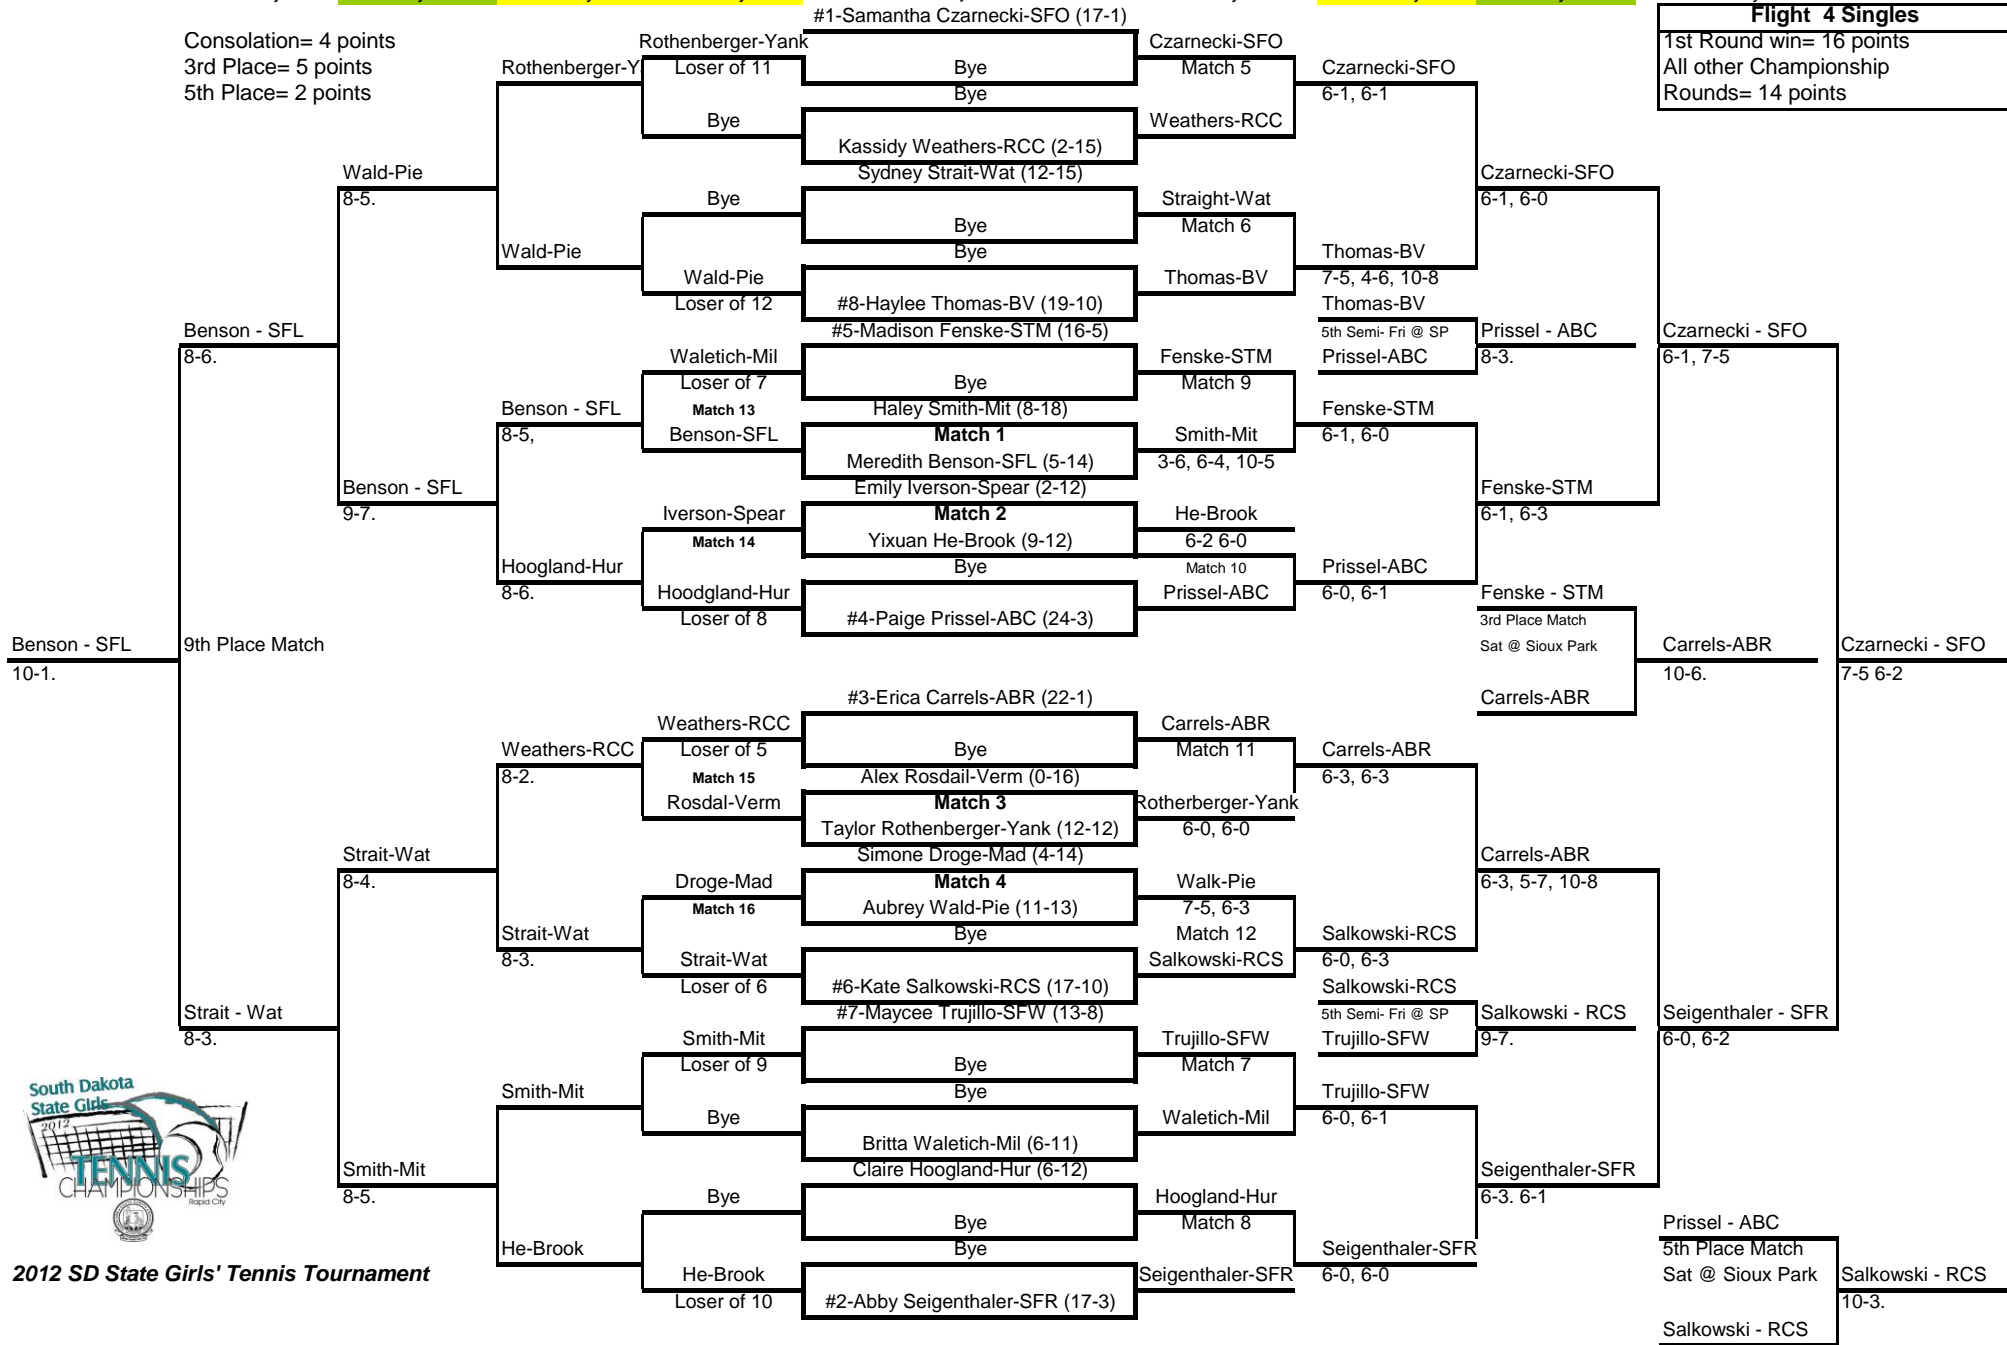

Finals Saturday-SP **Semifinals** Friday- SP **3rd Round** Thursday-PV **2nd Round** Thursday-PV **1st Round** Thursday-Parkview **2nd Round** Thursday-PV **3rd Round** Thursday-PV **Semifinals** Friday-SP **Finals** Saturday-SP

Consolation= 4 points
3rd Place= 5 points
5th Place= 2 points

Flight 4 Singles
1st Round win= 16 points
All other Championship
Rounds= 14 points

2012 SD State Girls' Tennis Tournament