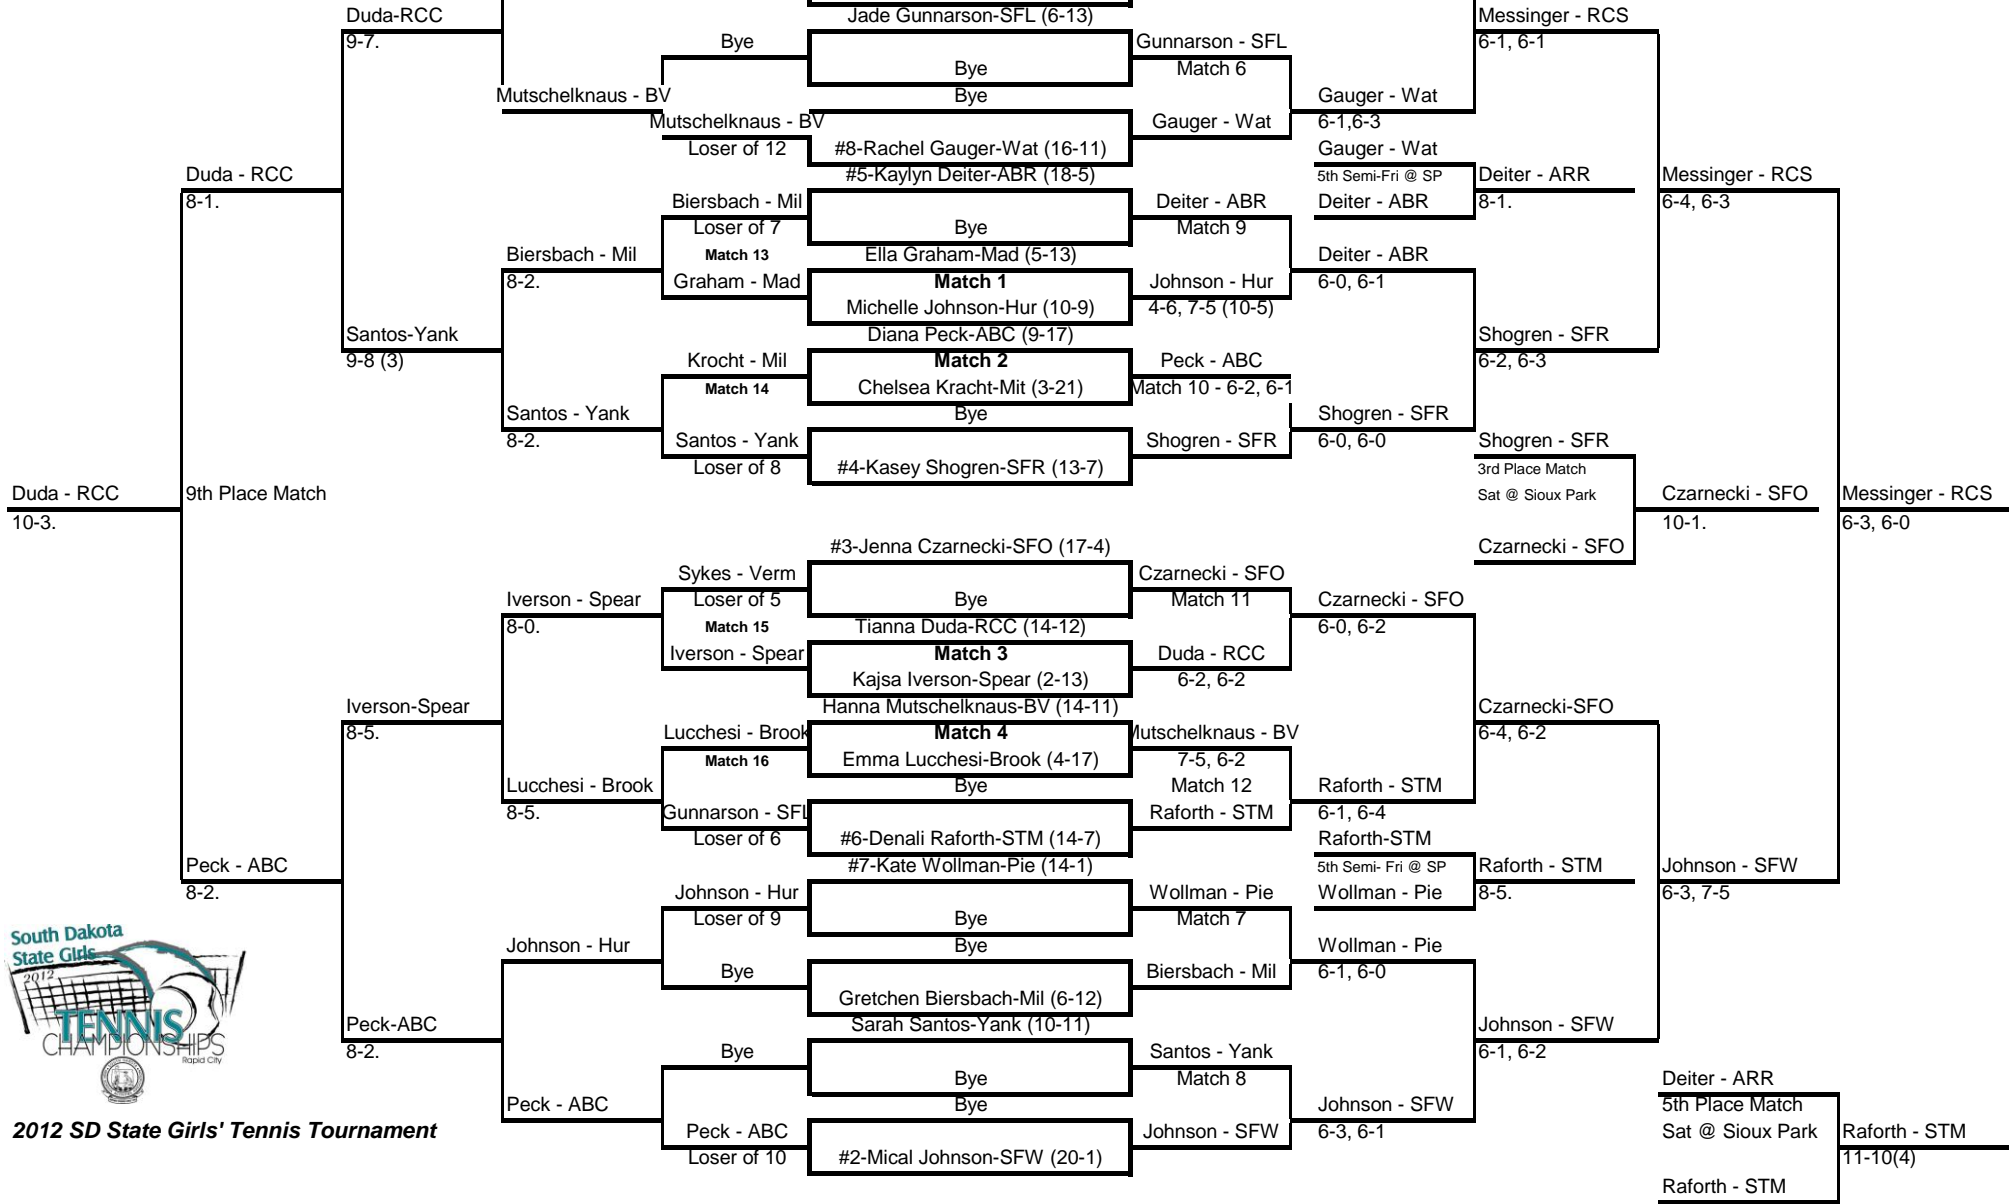

**Finals** Saturday-SP    **Semifinals** Friday- SP    **3rd Round** Thursday-SP    **2nd Round** Thursday-SP    **1st Round** Thursday-Sioux Park    **2nd Round** Thursday-SP    **3rd Round** Thursday-SP    **Semifinals** Friday-SP    **Finals** Saturday-SP

Consolation= 6 points  
3rd Place= 7 points  
5th Place= 3 points

**Flight 2 Singles**  
1st Round win= 24 points  
All other Championship  
Rounds= 18 points

2012 SD State Girls' Tennis Tournament