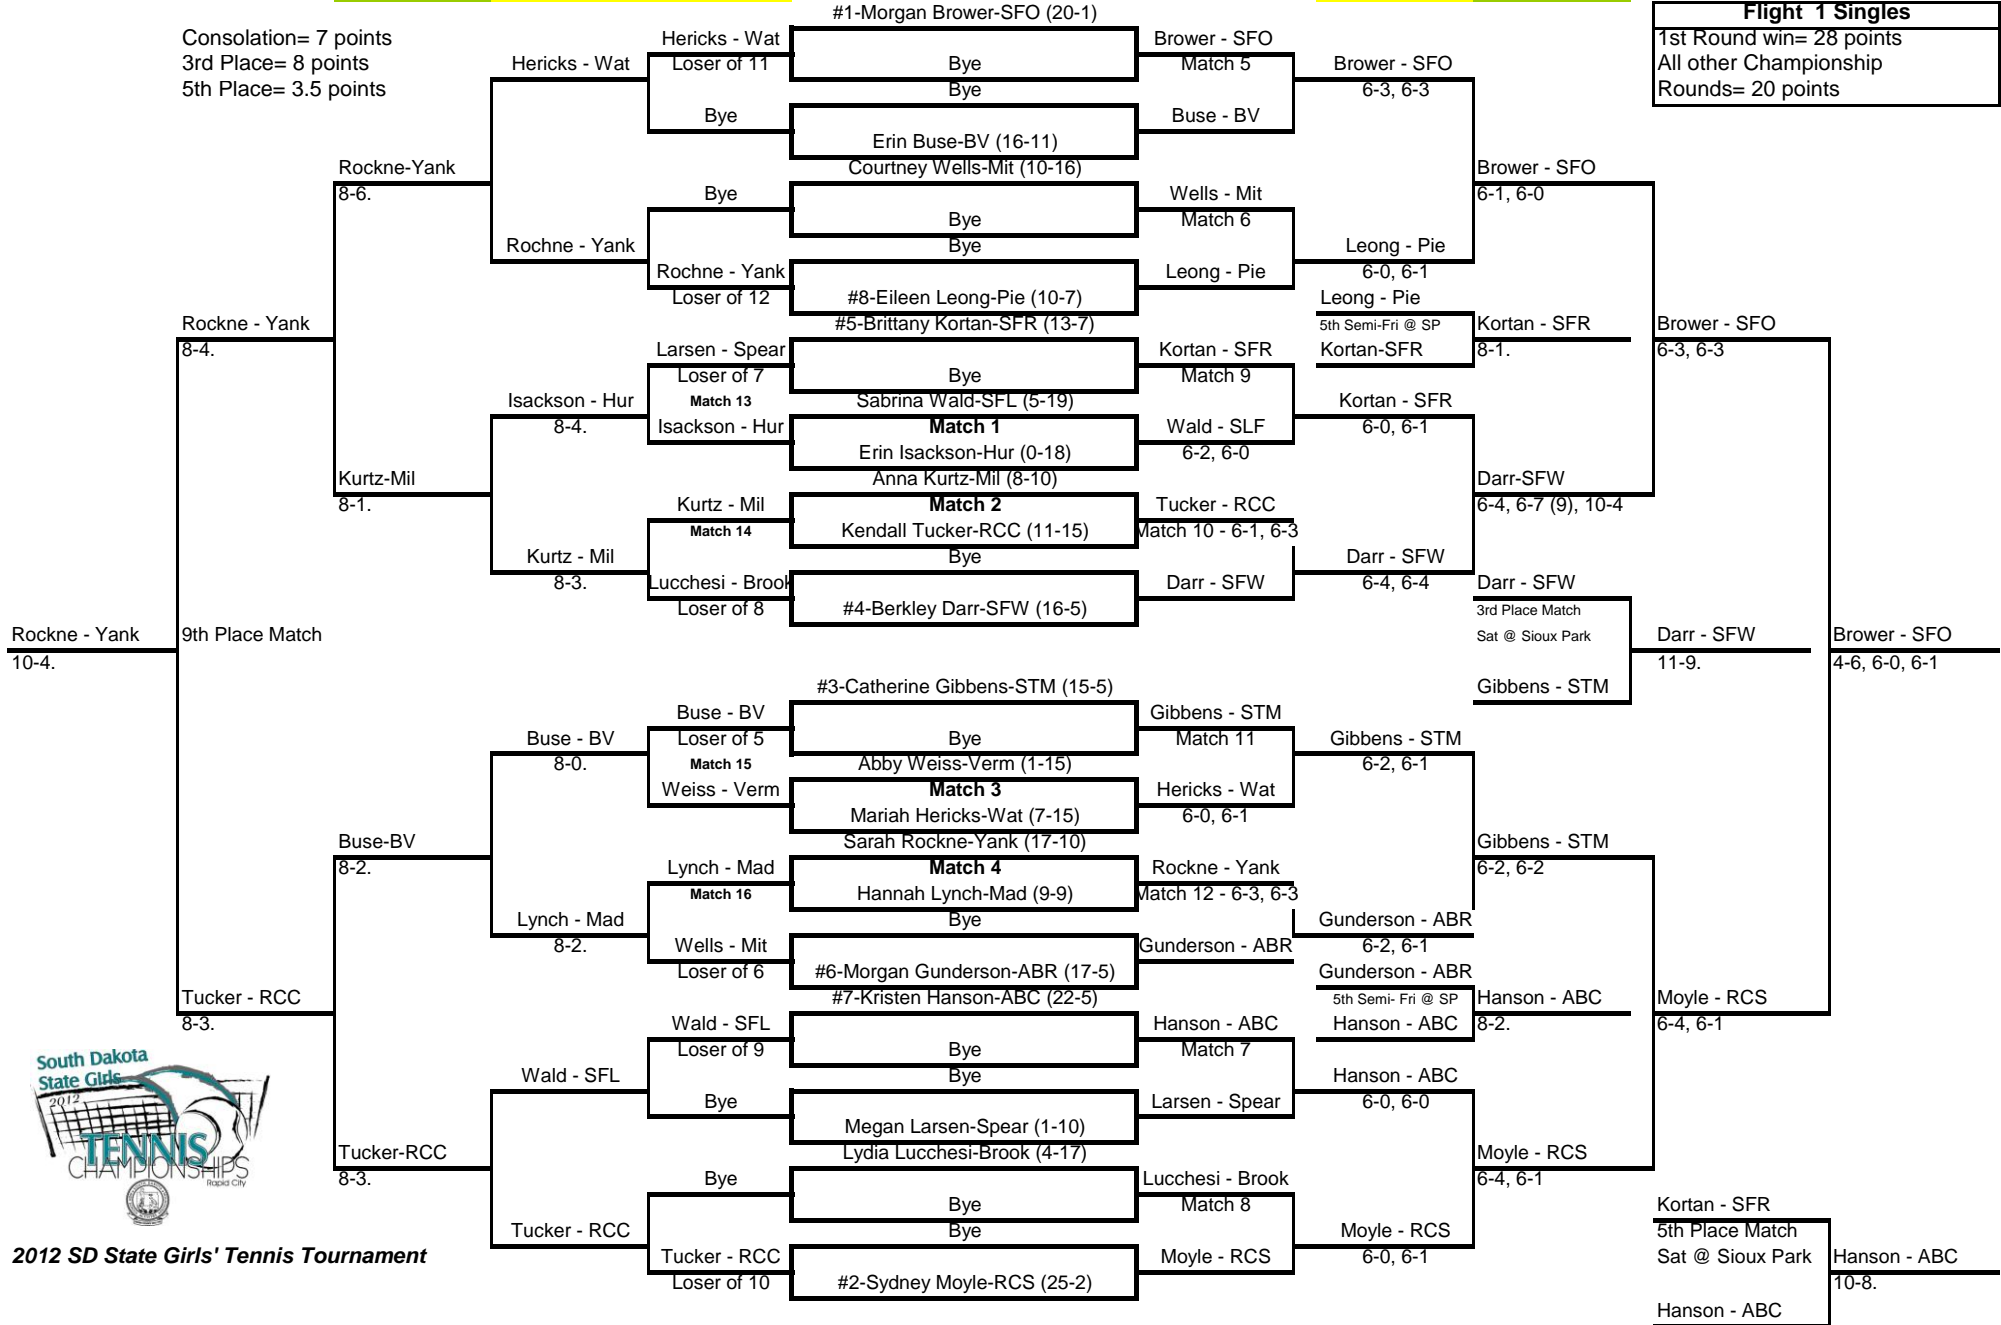

Finals Saturday-SP **Semifinals** Friday-PV **3rd Round** Thursday-SP **2nd Round** Thursday-SP **1st Round** Thursday-Sioux Park
 #1-Morgan Brower-SFO (20-1) **2nd Round** Thursday-SP **3rd Round** Thursday-SP **Semifinals** Friday-SP **Finals** Saturday-SP

Consolation= 7 points
 3rd Place= 8 points
 5th Place= 3.5 points

Flight 1 Singles
 1st Round win= 28 points
 All other Championship Rounds= 20 points

2012 SD State Girls' Tennis Tournament