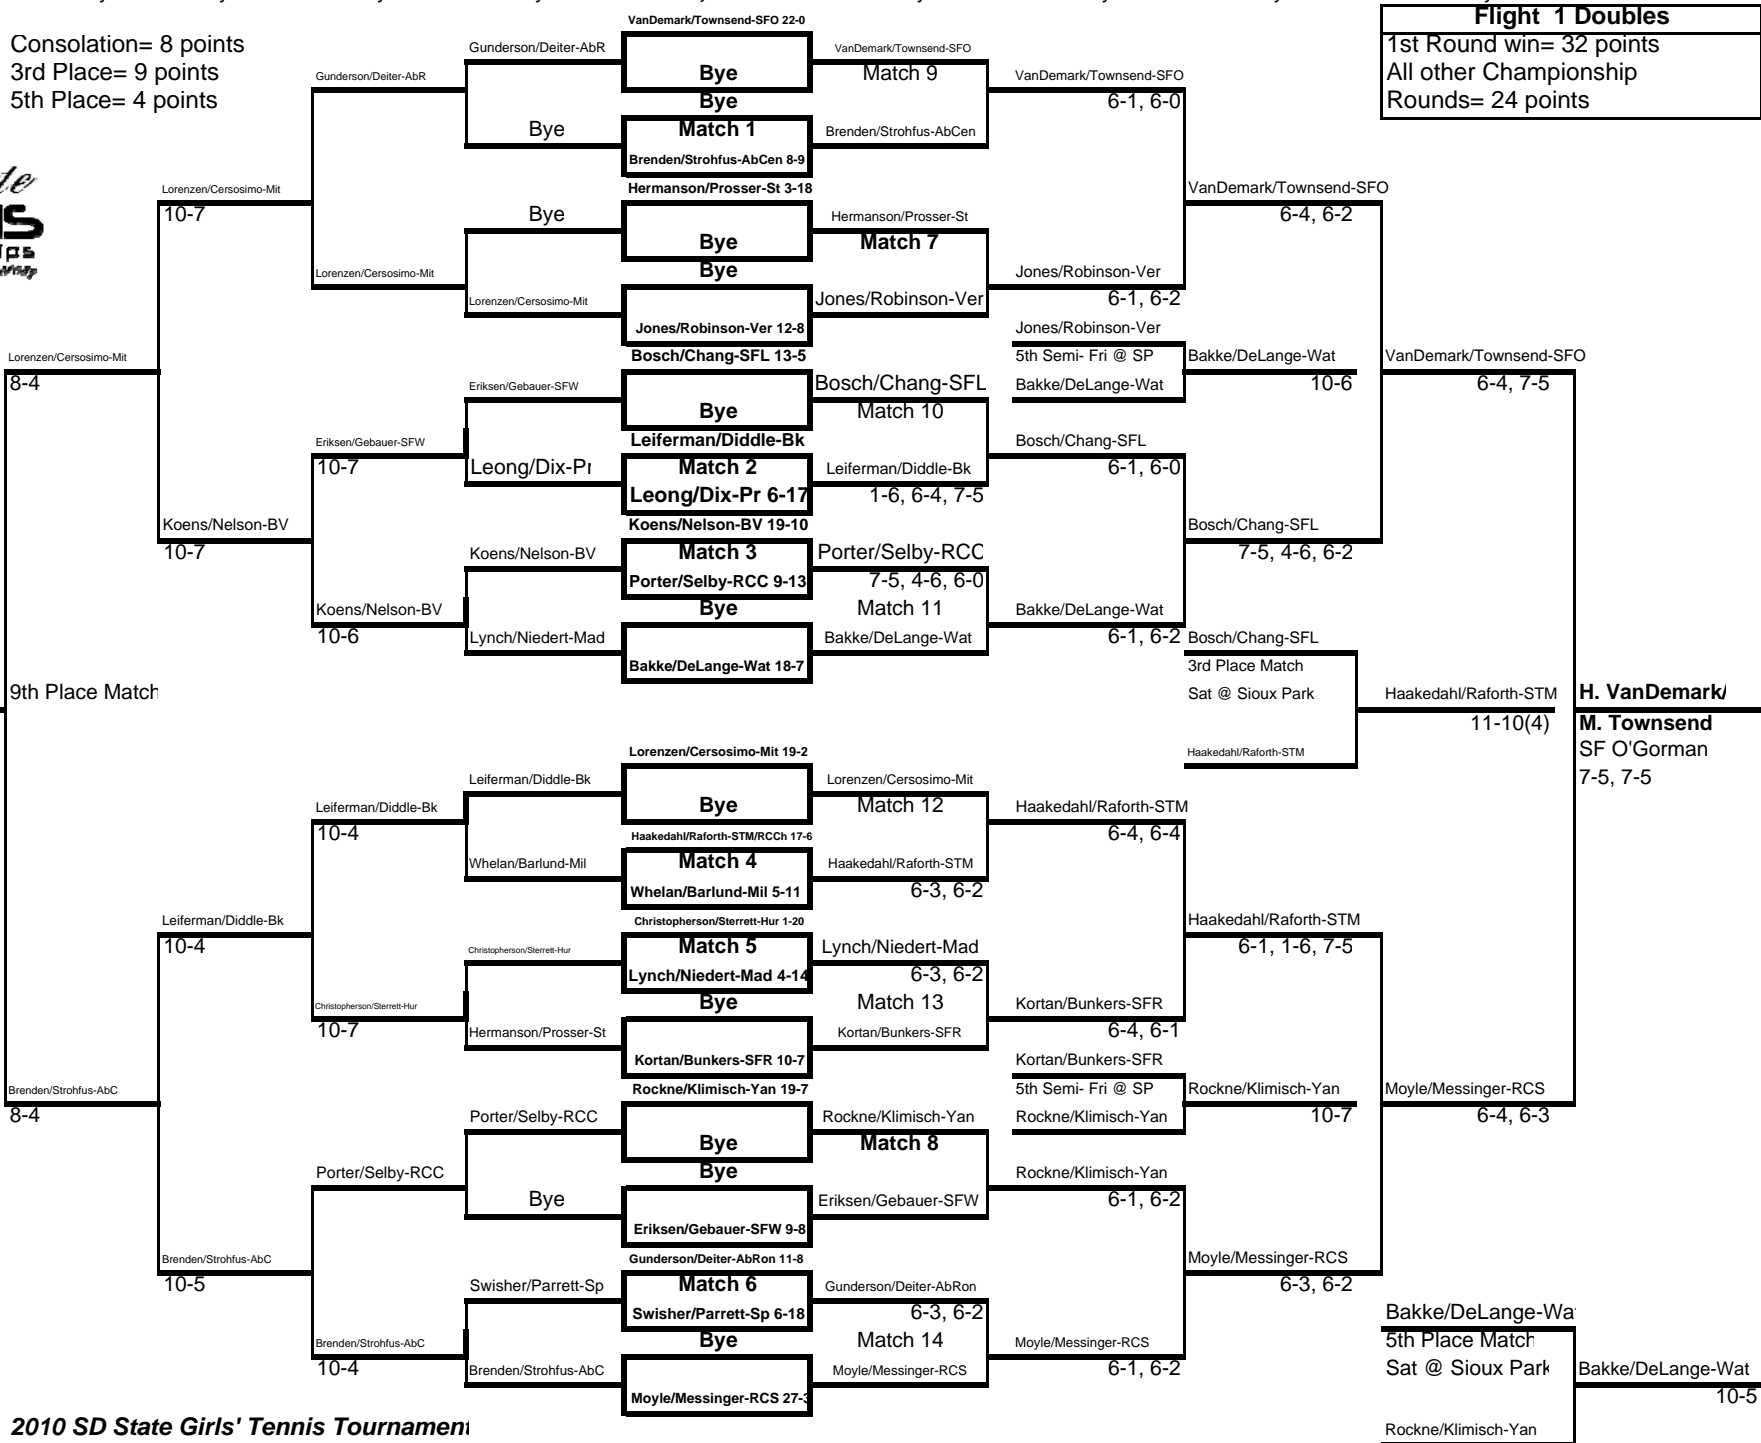

Finals Saturday-SP **Semifinals** Friday- AHead **3rd Round** Friday- Pview **2nd Round** Friday-Pview **1st Round** Thursday-Sioux Park **2nd Round** Thursday-SP **3rd Round** Friday-SP **Semifinals** Friday-SP **Finals** Saturday-SP

Consolation= 8 points
3rd Place= 9 points
5th Place= 4 points

Flight 1 Doubles
1st Round win= 32 points
All other Championship Rounds= 24 points

2010 SD State Girls' Tennis Tournament
October 7-9: Rapid City