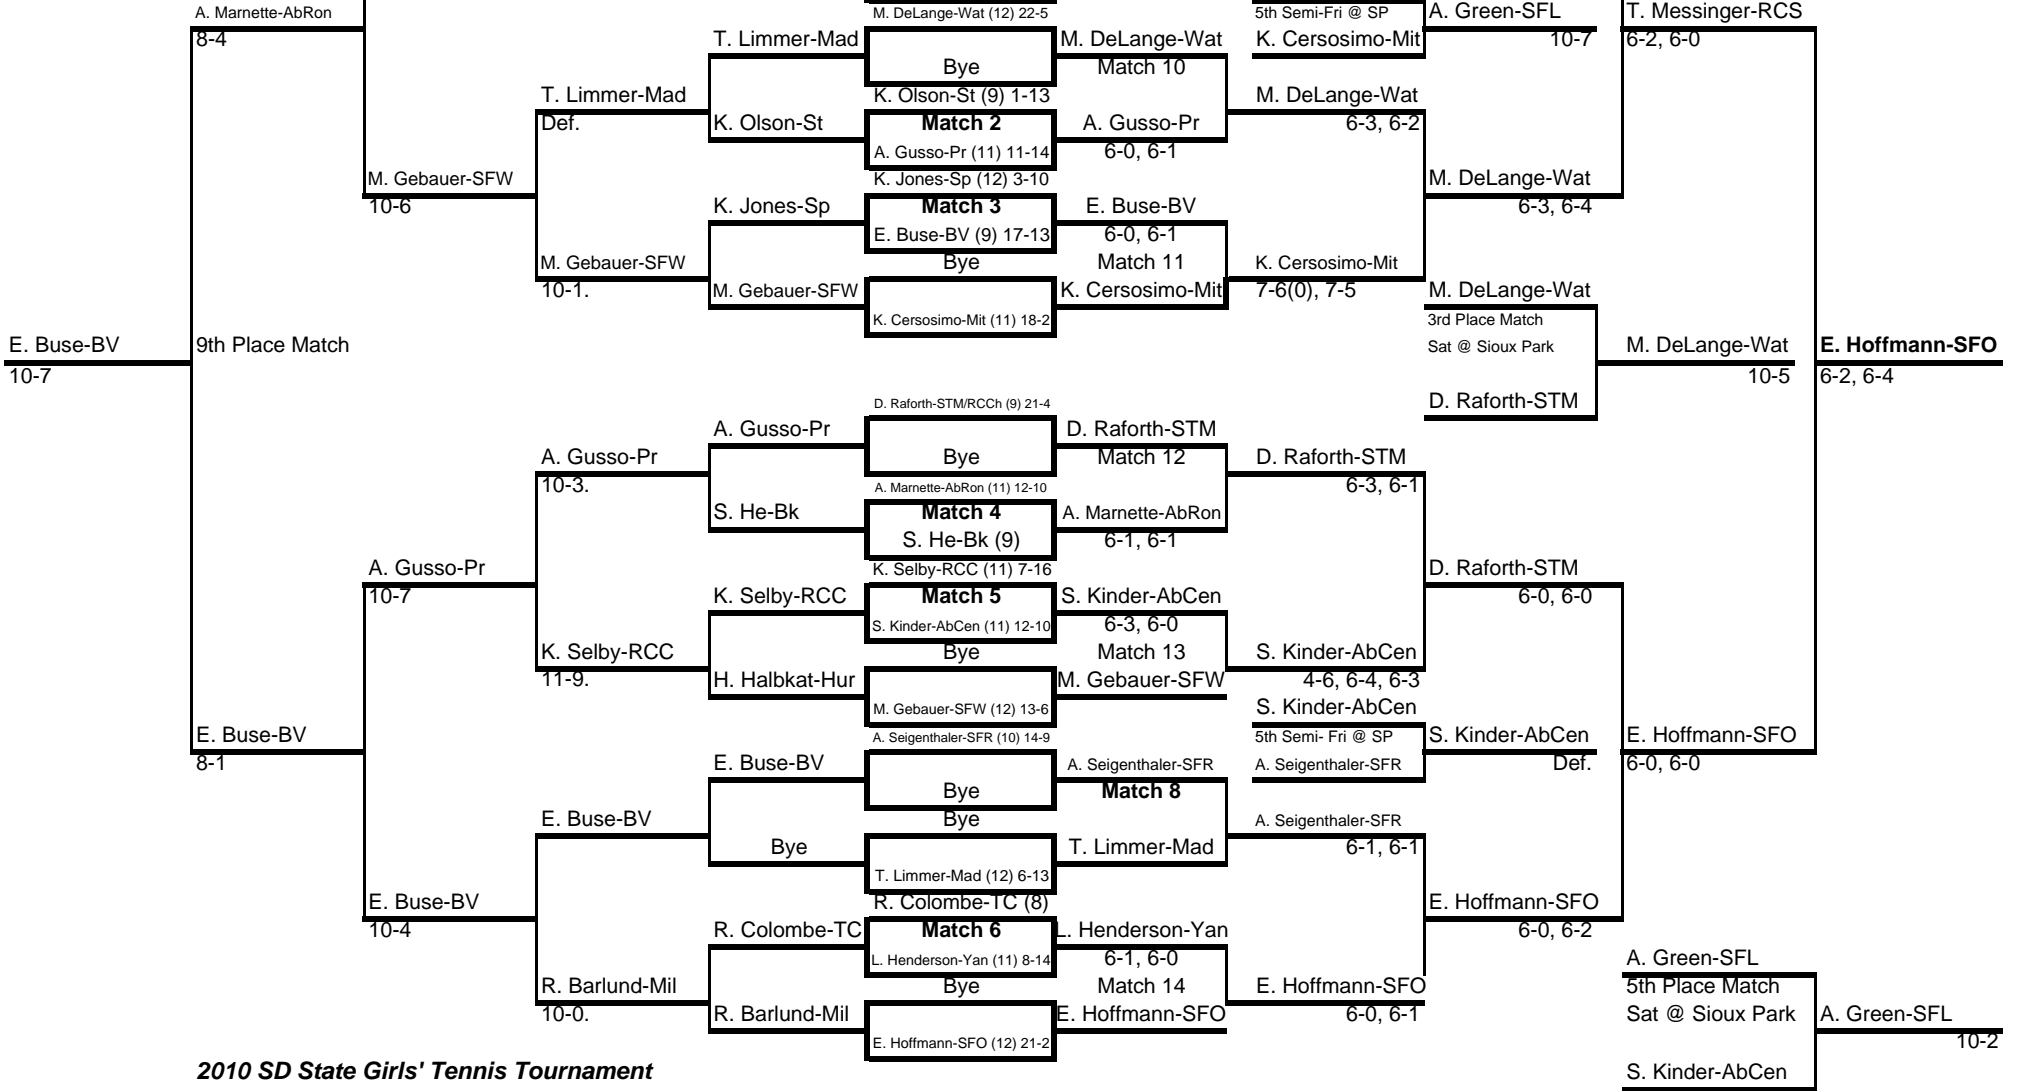

Finals Saturday-SP **Semifinals** Saturday-Tcenter **3rd Round** Friday- PV **2nd Round** Friday-SP **1st Round** Thursday-Sioux Park
T. Messenger-RCS (10) 28-1 **2nd Round** Thursday-SP **3rd Round** Friday-SP **Semifinals** Saturday-SP **Finals** Saturday-SP

Flight 3 Singles
 1st Round win= 20 points
 All other Championship Rounds= 16 points

Consolation= 5 points
 3rd Place= 6 points
 5th Place= 2.5 points

2010 SD State Girls' Tennis Tournament
 October 7-9: Rapid City