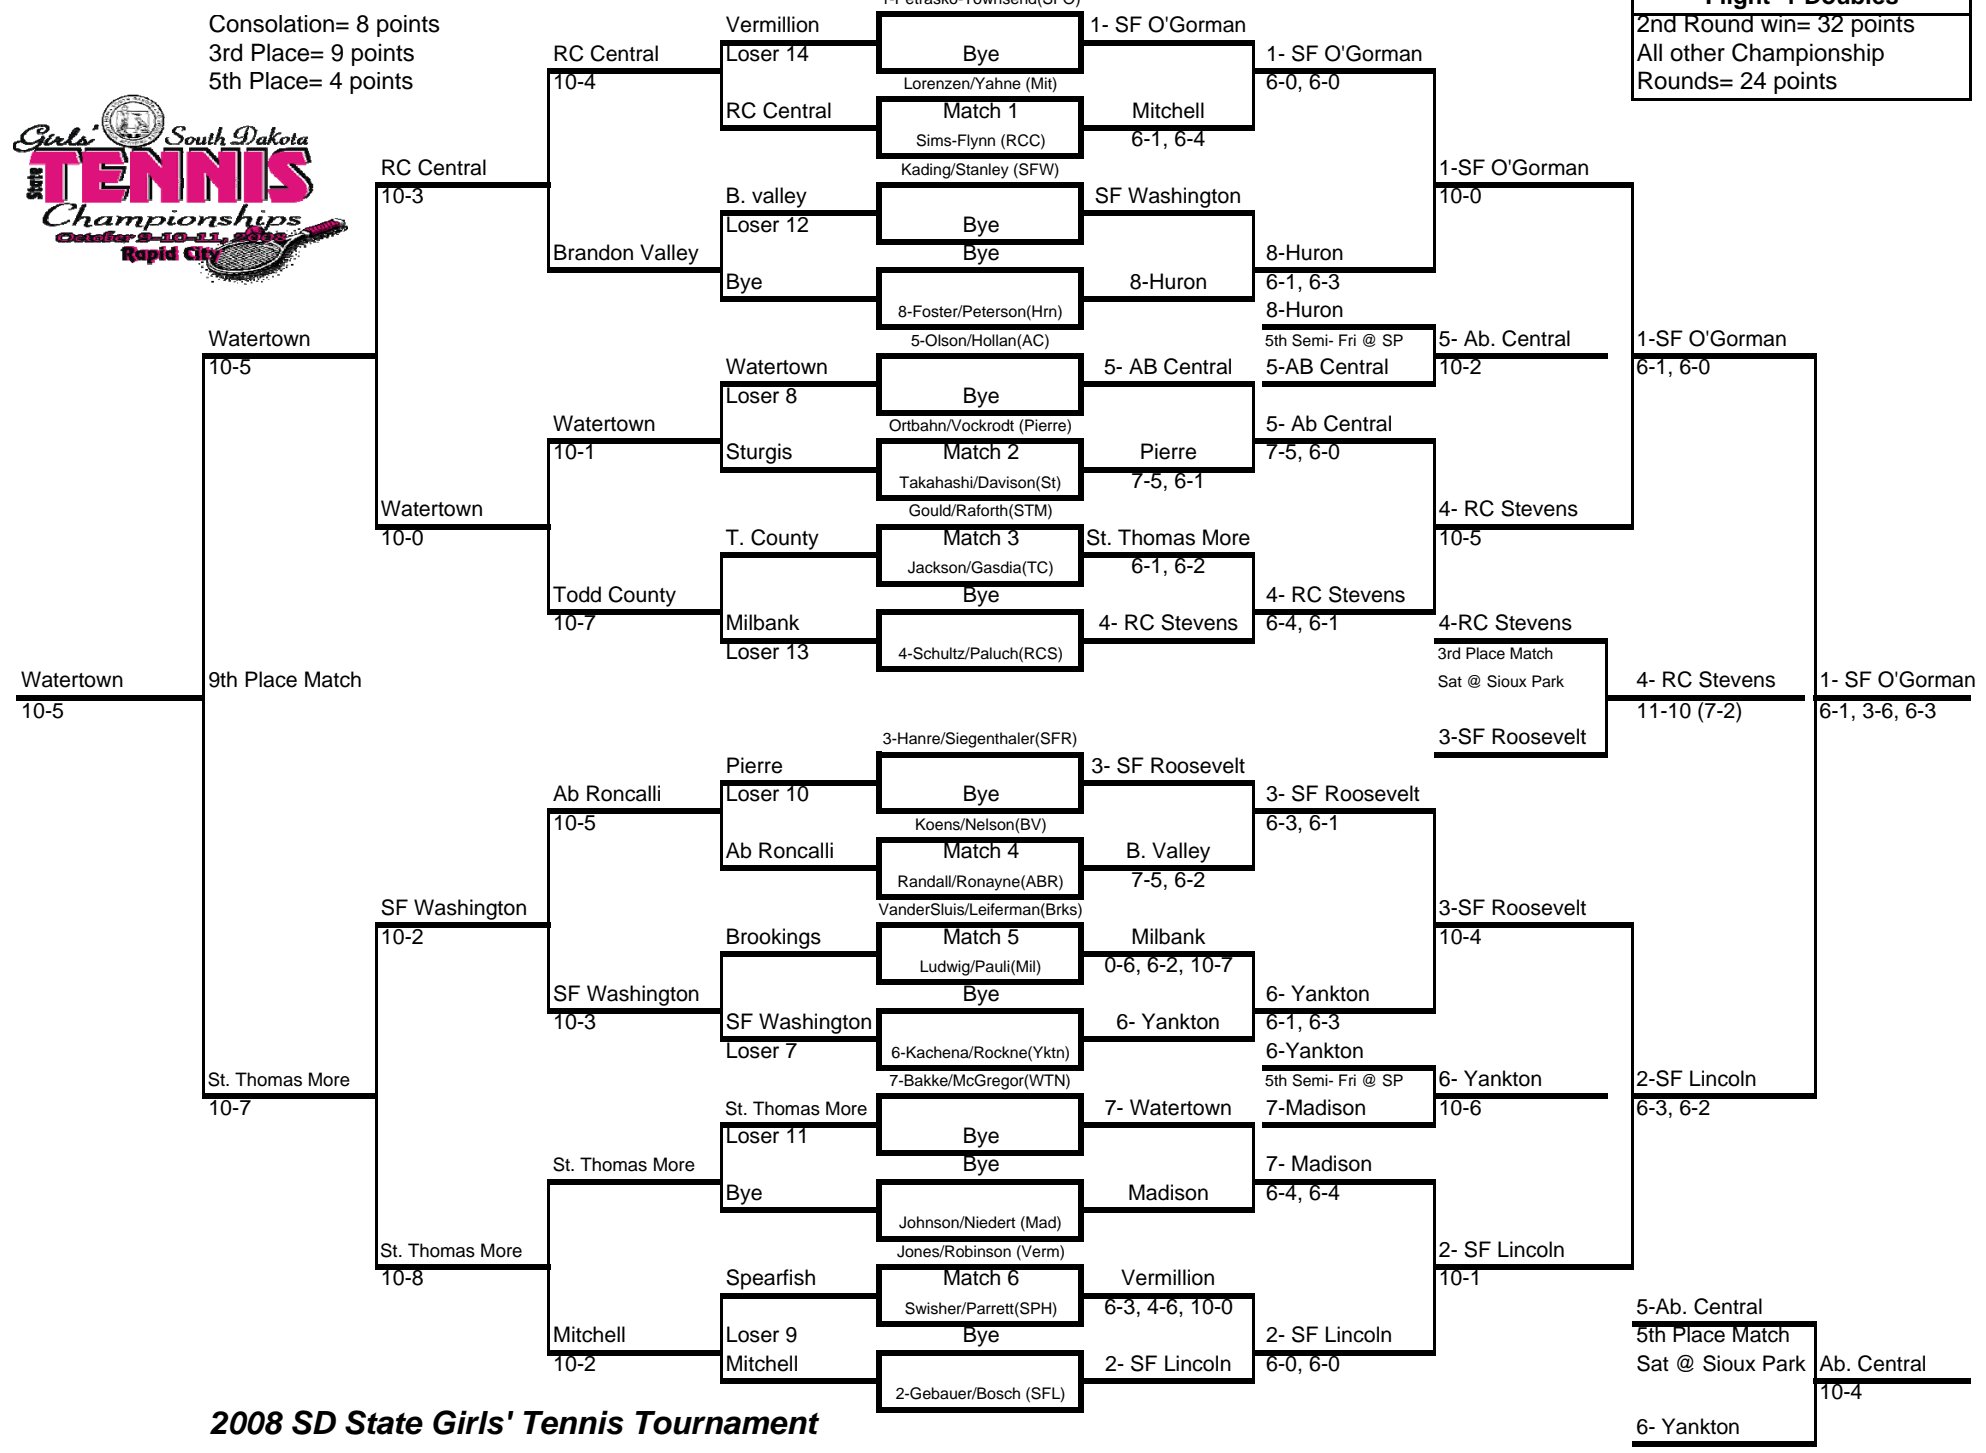

Finals Saturday-SP **Semifinals** Friday- SP **3rd Round** Friday- SP **2nd Round** Thursday-SP **1st Round** Thursday-Sioux Park
2nd Round Thursday-SP **3rd Round** Friday-SP **Semifinals** Friday-SP **Finals** Saturday-SP

Consolation= 8 points
 3rd Place= 9 points
 5th Place= 4 points

Flight 1 Doubles
 2nd Round win= 32 points
 All other Championship
 Rounds= 24 points

2008 SD State Girls' Tennis Tournament

5-Ab. Central
 5th Place Match
 Sat @ Sioux Park
 6- Yankton