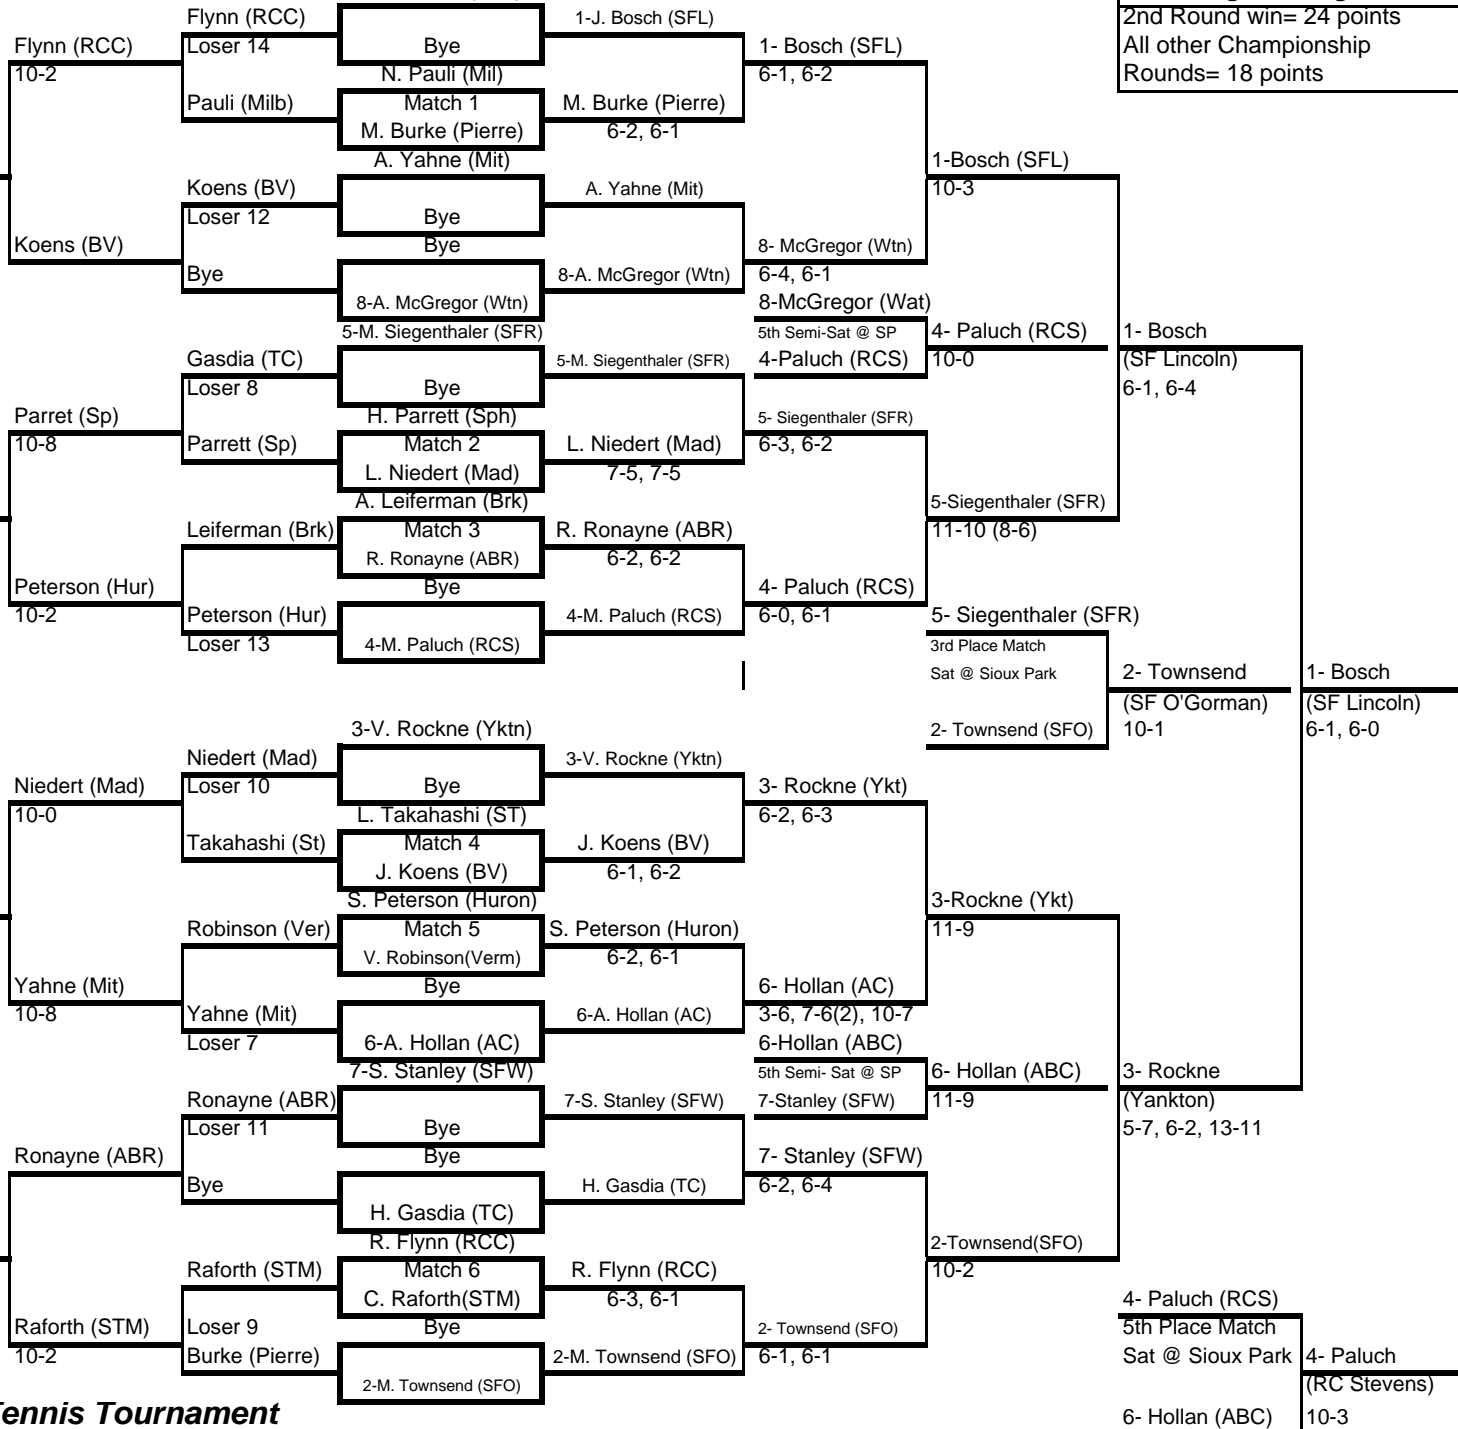

Consolation= 6 points  
 3rd Place= 7 points  
 5th Place= 3 points

**Finals** Saturday-SP    **Semifinals** Saturday-Mem    **3rd Round** Friday- SP    **2nd Round** Thursday-SP    **1st Round** Thursday-Sioux Park  
 1-J. Bosch (SFL)    **2nd Round** Thursday-SP    **3rd Round** Friday-SP    **Semifinals** Saturday-SP    **Finals** Saturday-SP

**Flight 2 Singles**  
 2nd Round win= 24 points  
 All other Championship  
 Rounds= 18 points

C. Raforth (STM) 10-6  
 9th Place Match  
 Peterson (Hur) 10-3  
 Peterson (Hur) 10-6  
 Raforth (STM) 10-8  
 Raforth (STM) 10-8

**2008 SD State Girls' Tennis Tournament**

4- Paluch (RCS)  
 5th Place Match Sat @ Sioux Park  
 4- Paluch (RC Stevens) 10-3  
 6- Hollan (ABC) 10-3