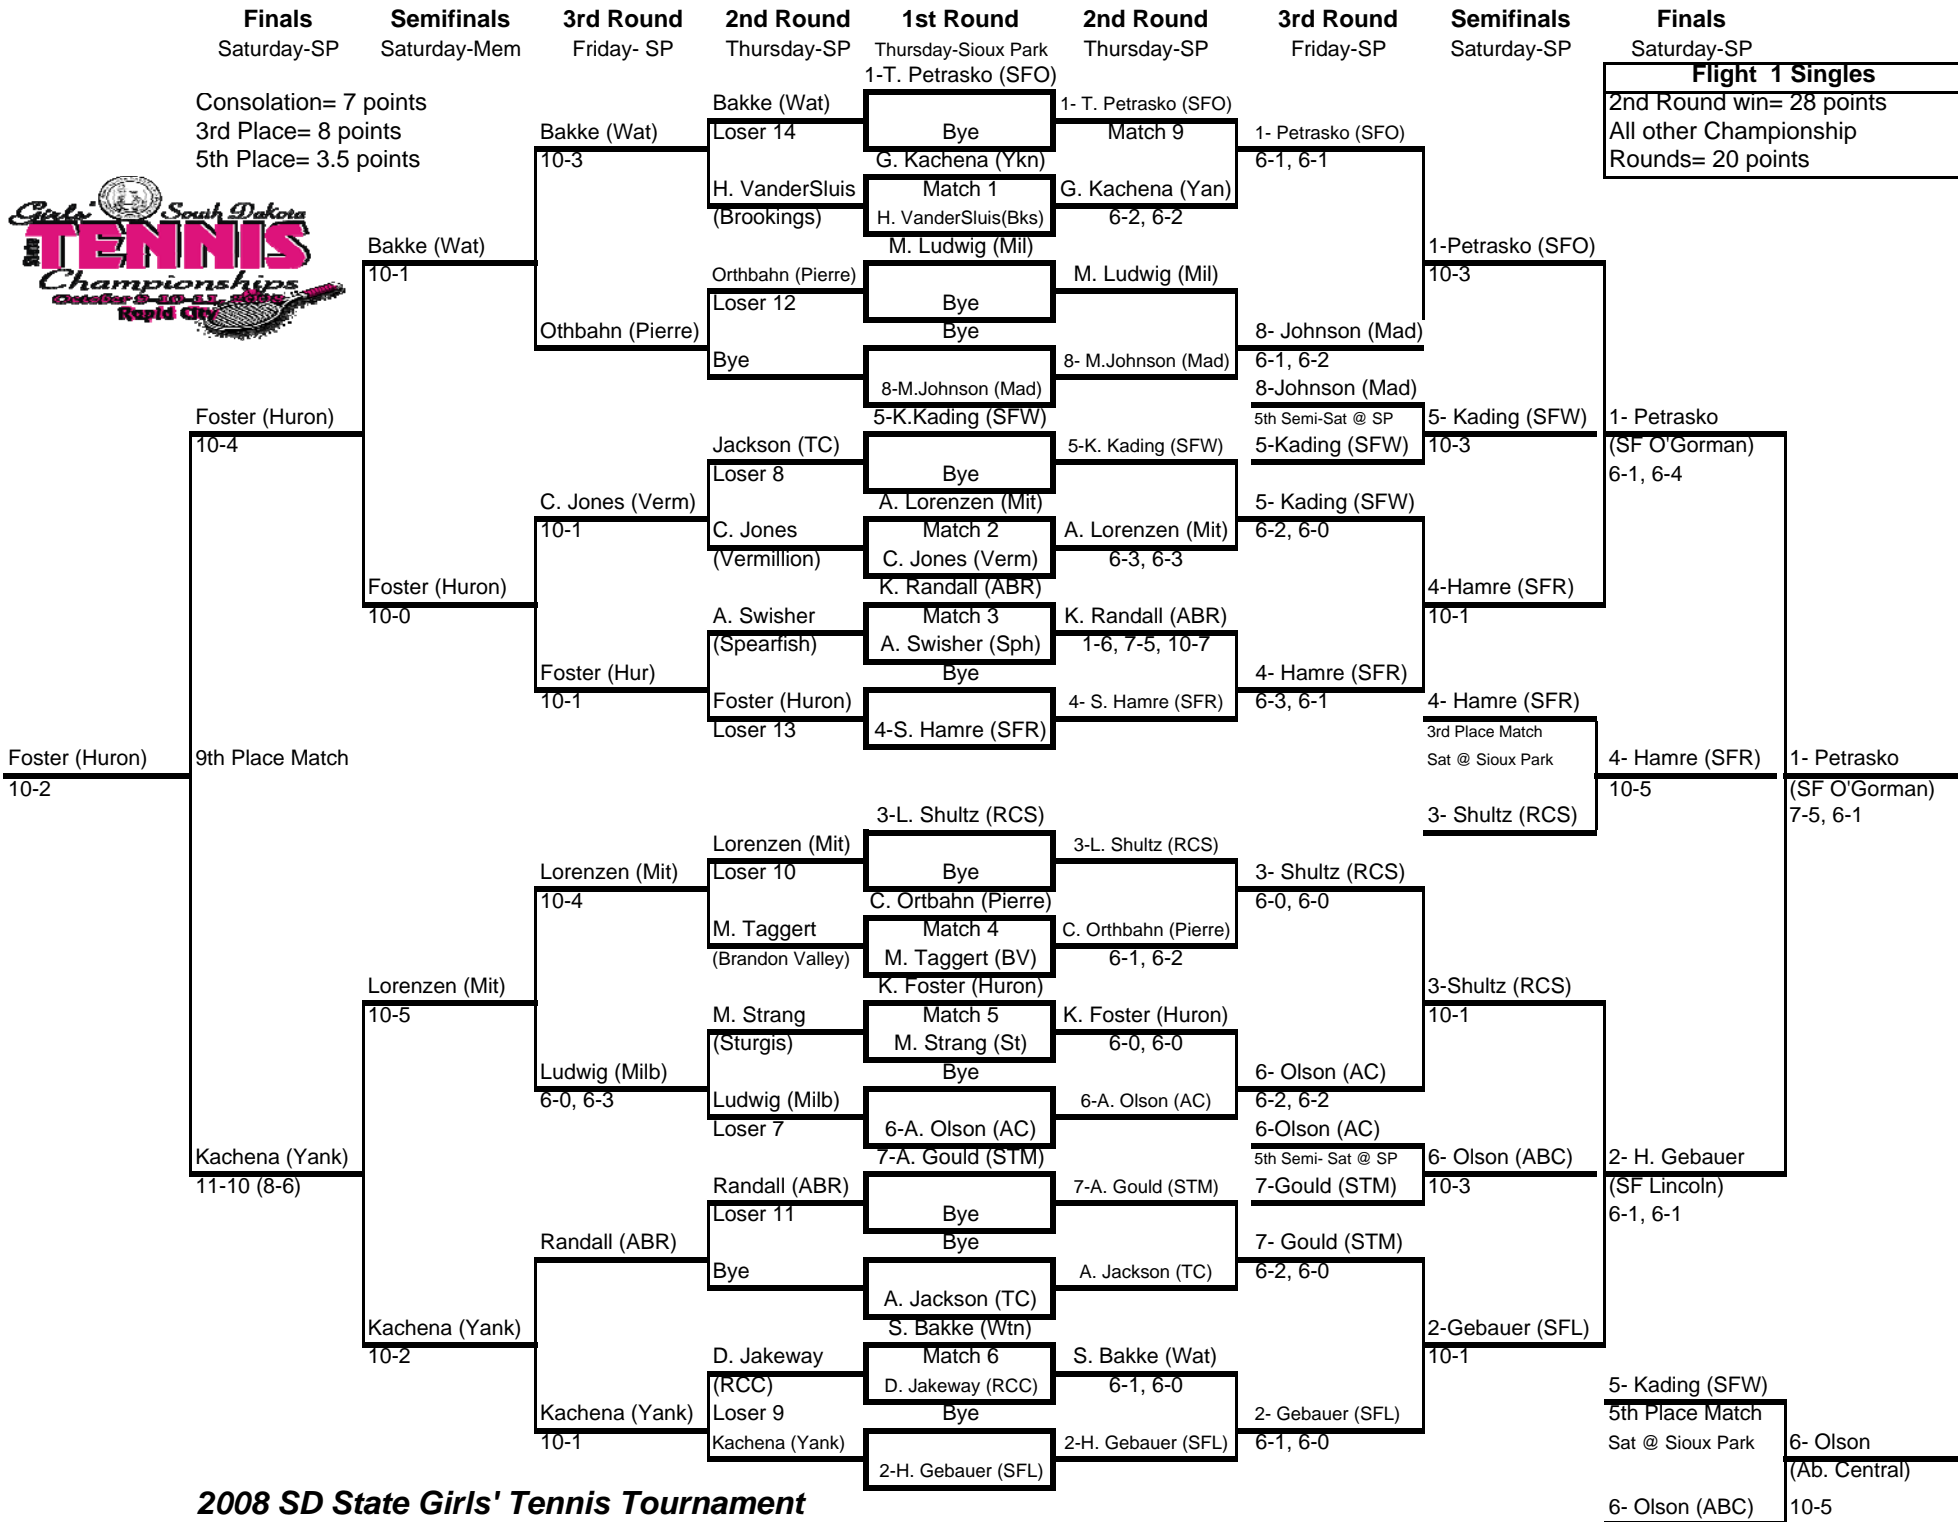

Finals Saturday-SP
Semifinals Saturday-Mem
3rd Round Friday- SP
2nd Round Thursday-SP
1st Round Thursday-Sioux Park
2nd Round Thursday-SP
3rd Round Friday-SP
Semifinals Saturday-SP
Finals Saturday-SP

Consolation= 7 points
 3rd Place= 8 points
 5th Place= 3.5 points

Flight 1 Singles
 2nd Round win= 28 points
 All other Championship Rounds= 20 points

2008 SD State Girls' Tennis Tournament