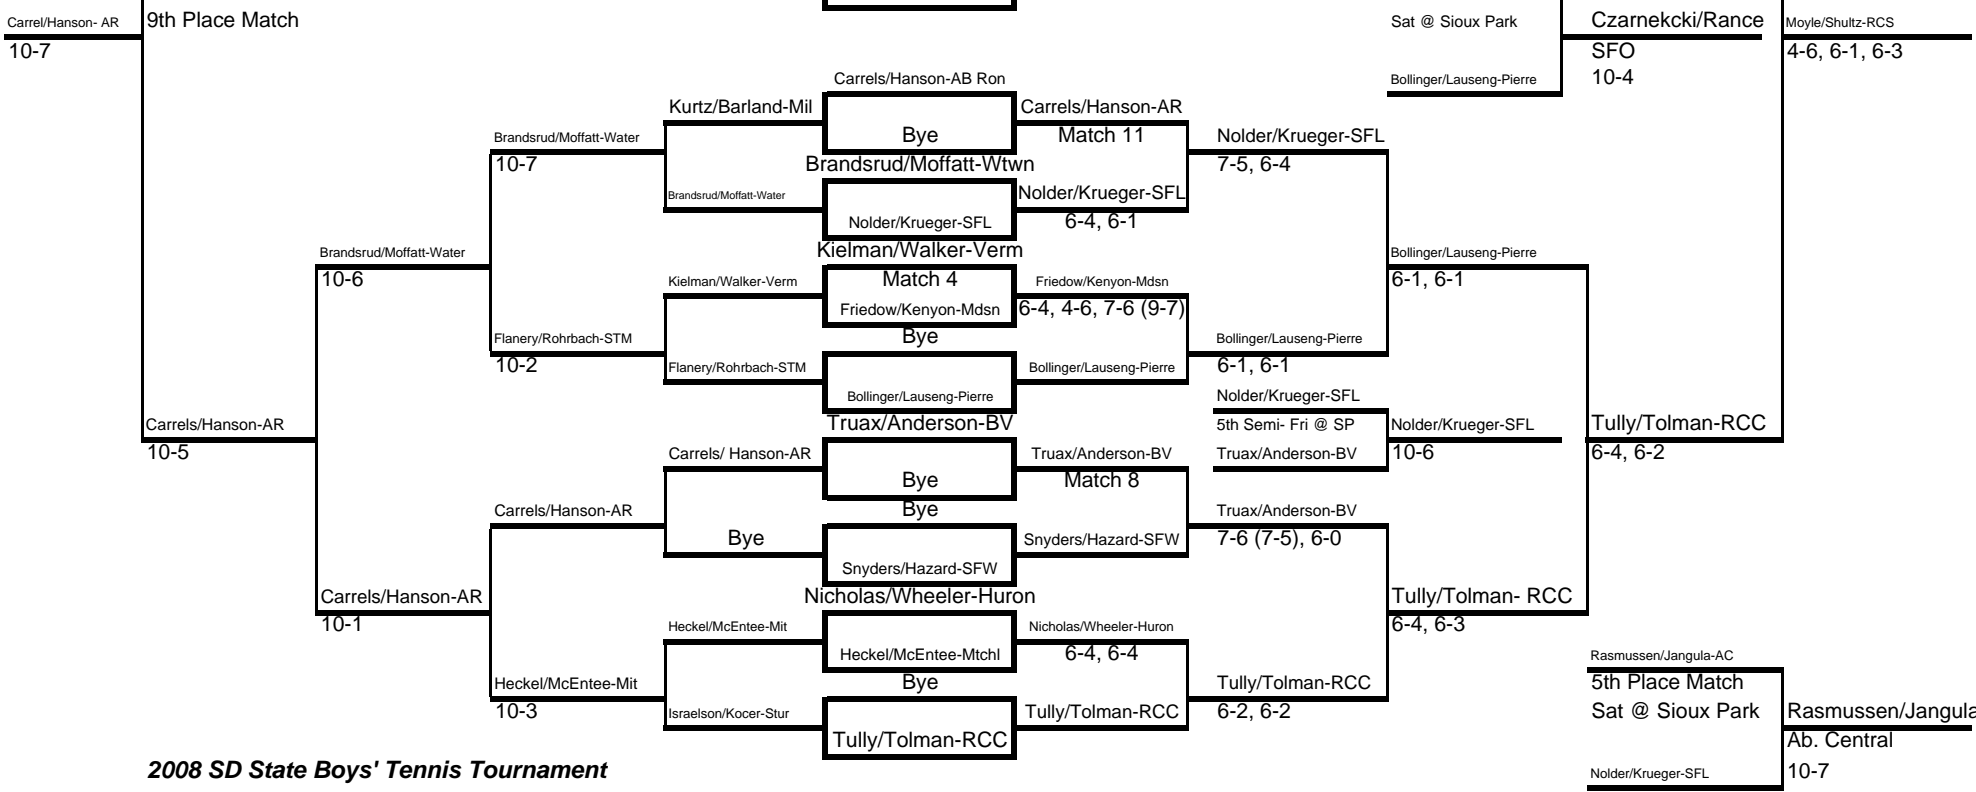

Finals Saturday-SP **Semifinals** Friday-SP **3rd Round** Friday-SP **2nd Round** Friday-SP **1st Round** Thursday-Sioux Park Moyle/Shultz-RCS **2nd Round** Thursday-SP **3rd Round** Friday-SP **Semifinals** Friday-SP **Finals** Saturday-SP

Flight 2 Doubles
 2nd Round win= 24 points
 All other Championship Rounds= 20 points

Consolation= 6 points
 3rd Place= 7 points
 5th Place= 3 points

2008 SD State Boys' Tennis Tournament